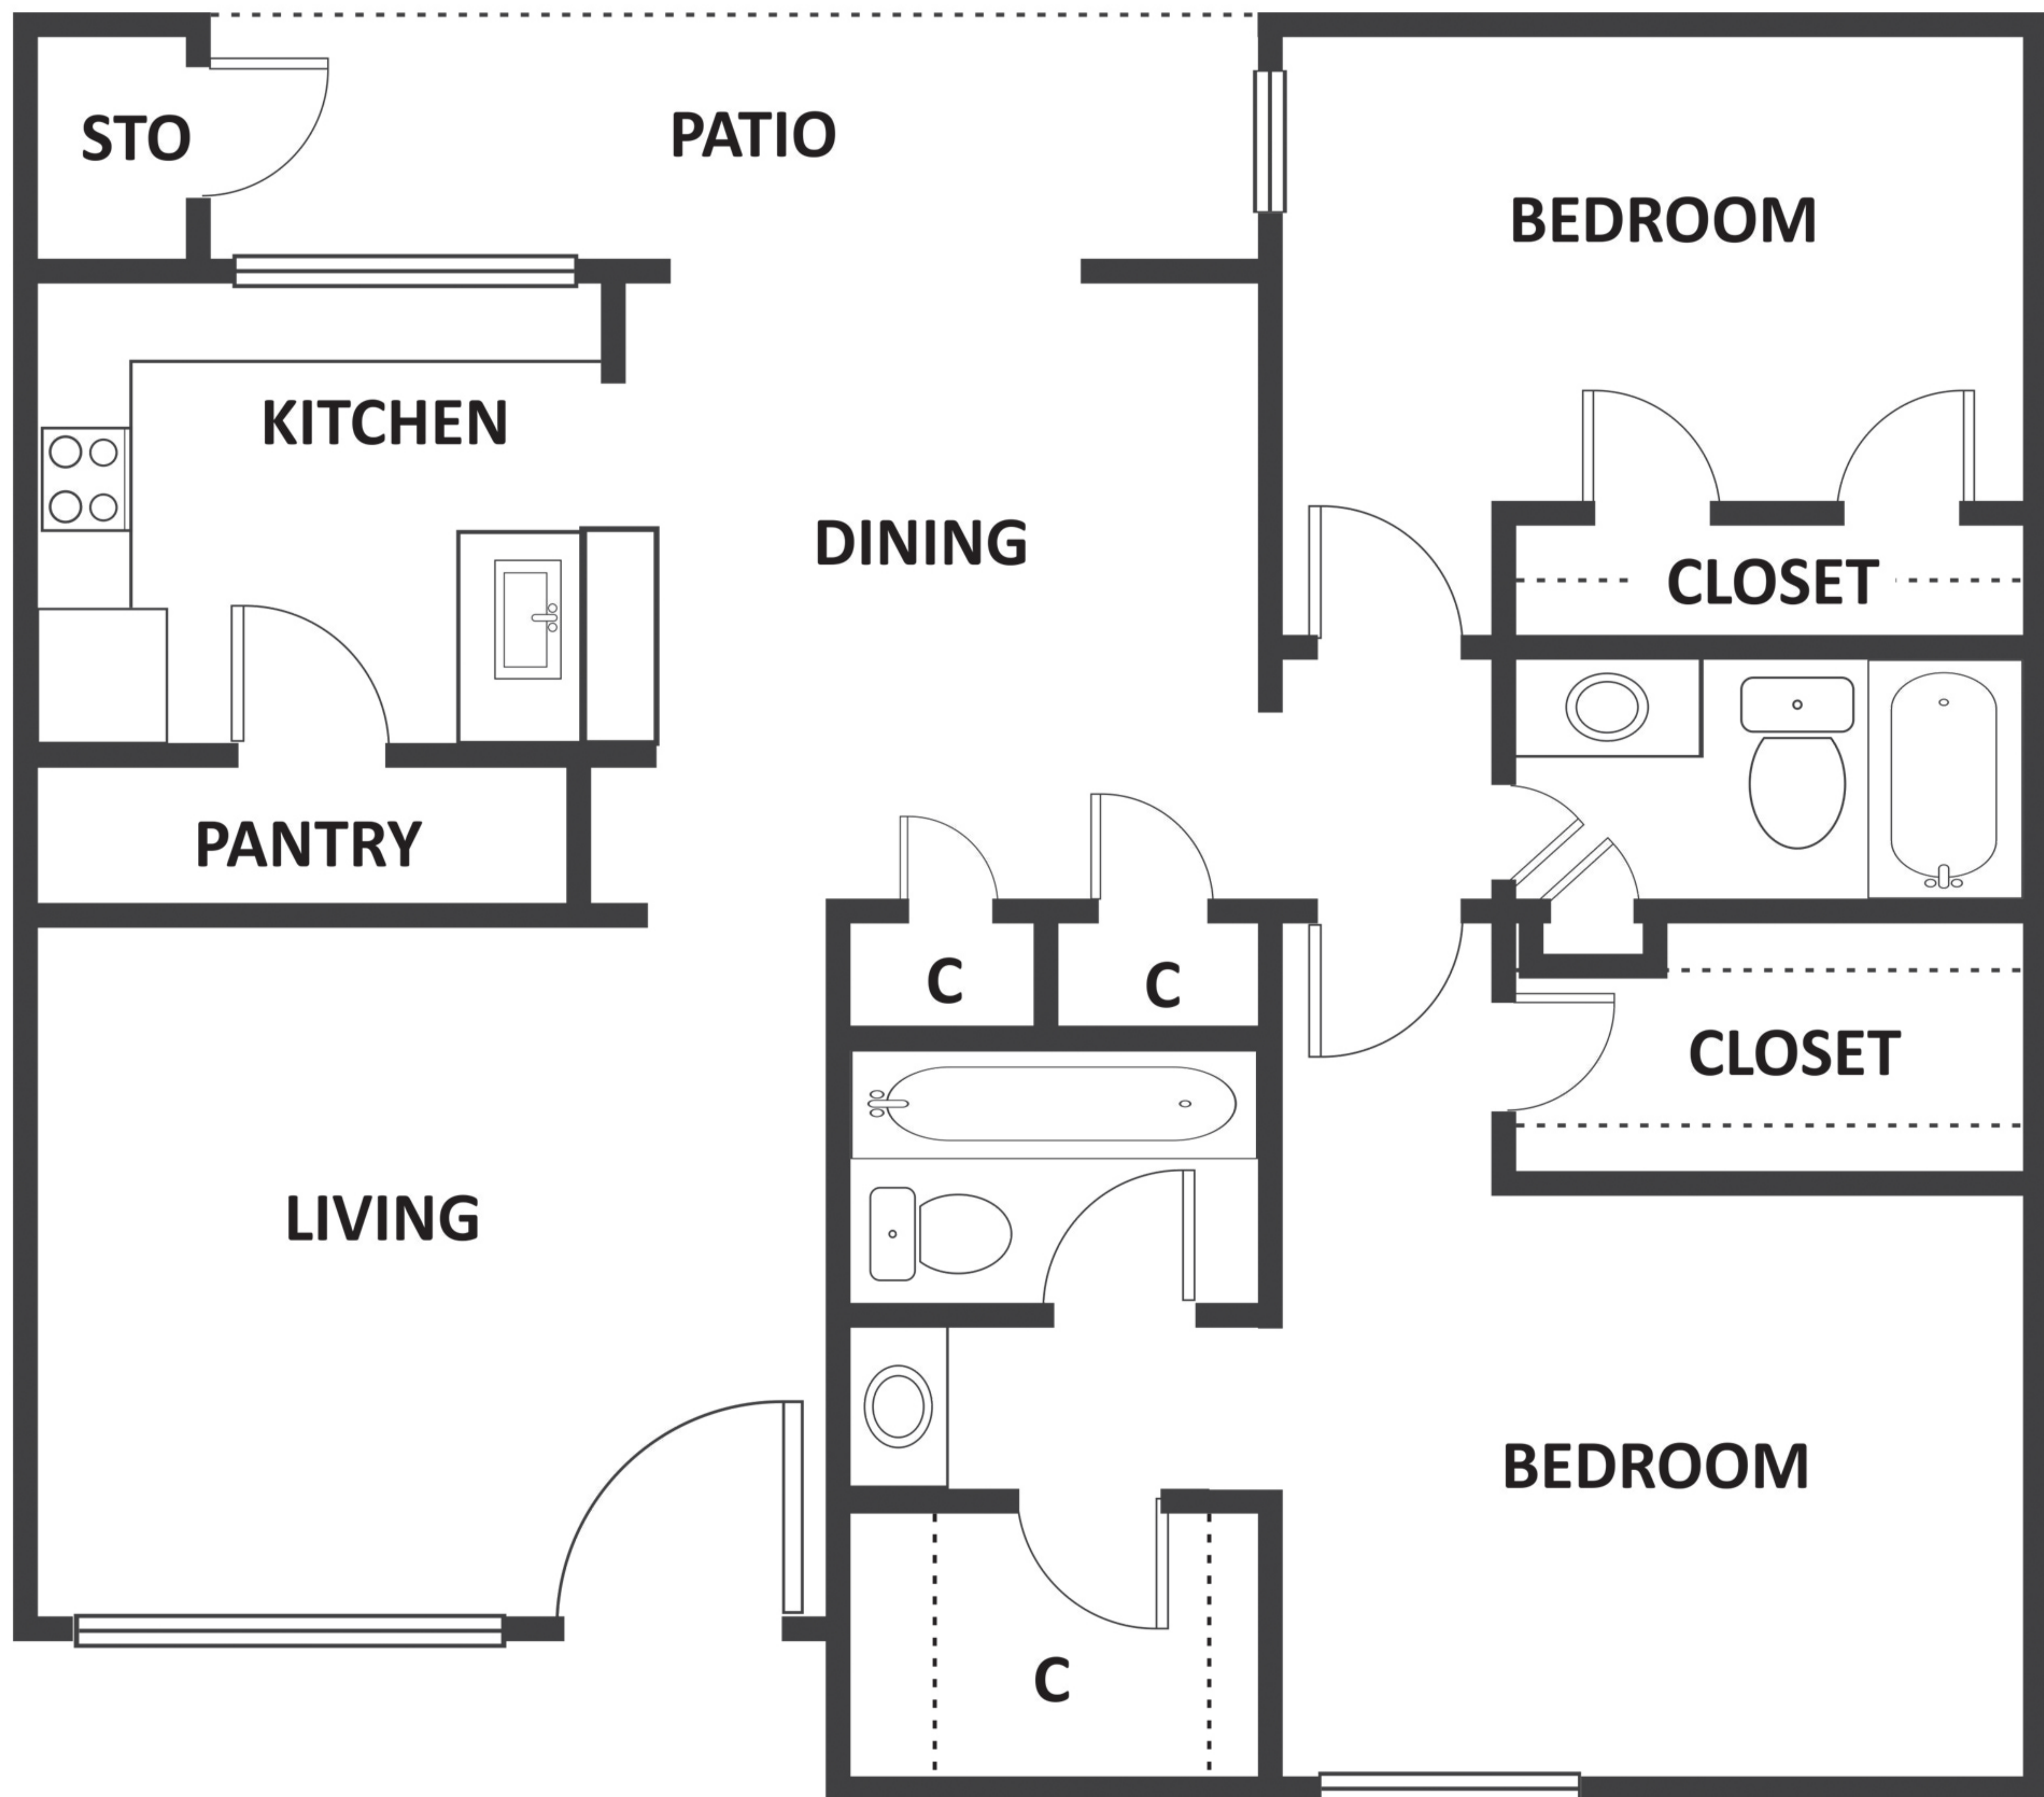

VERDE

SAVANNAH D

2 BED | 2 BATH | 905-950 SQ.FT

ALL DIMENSIONS AND SQUARE FOOTAGE ARE APPROXIMATE

VERDE

VerdeCommunities.com

VISTA VERDE

8601 Broadway Street
Houston, Texas 77061