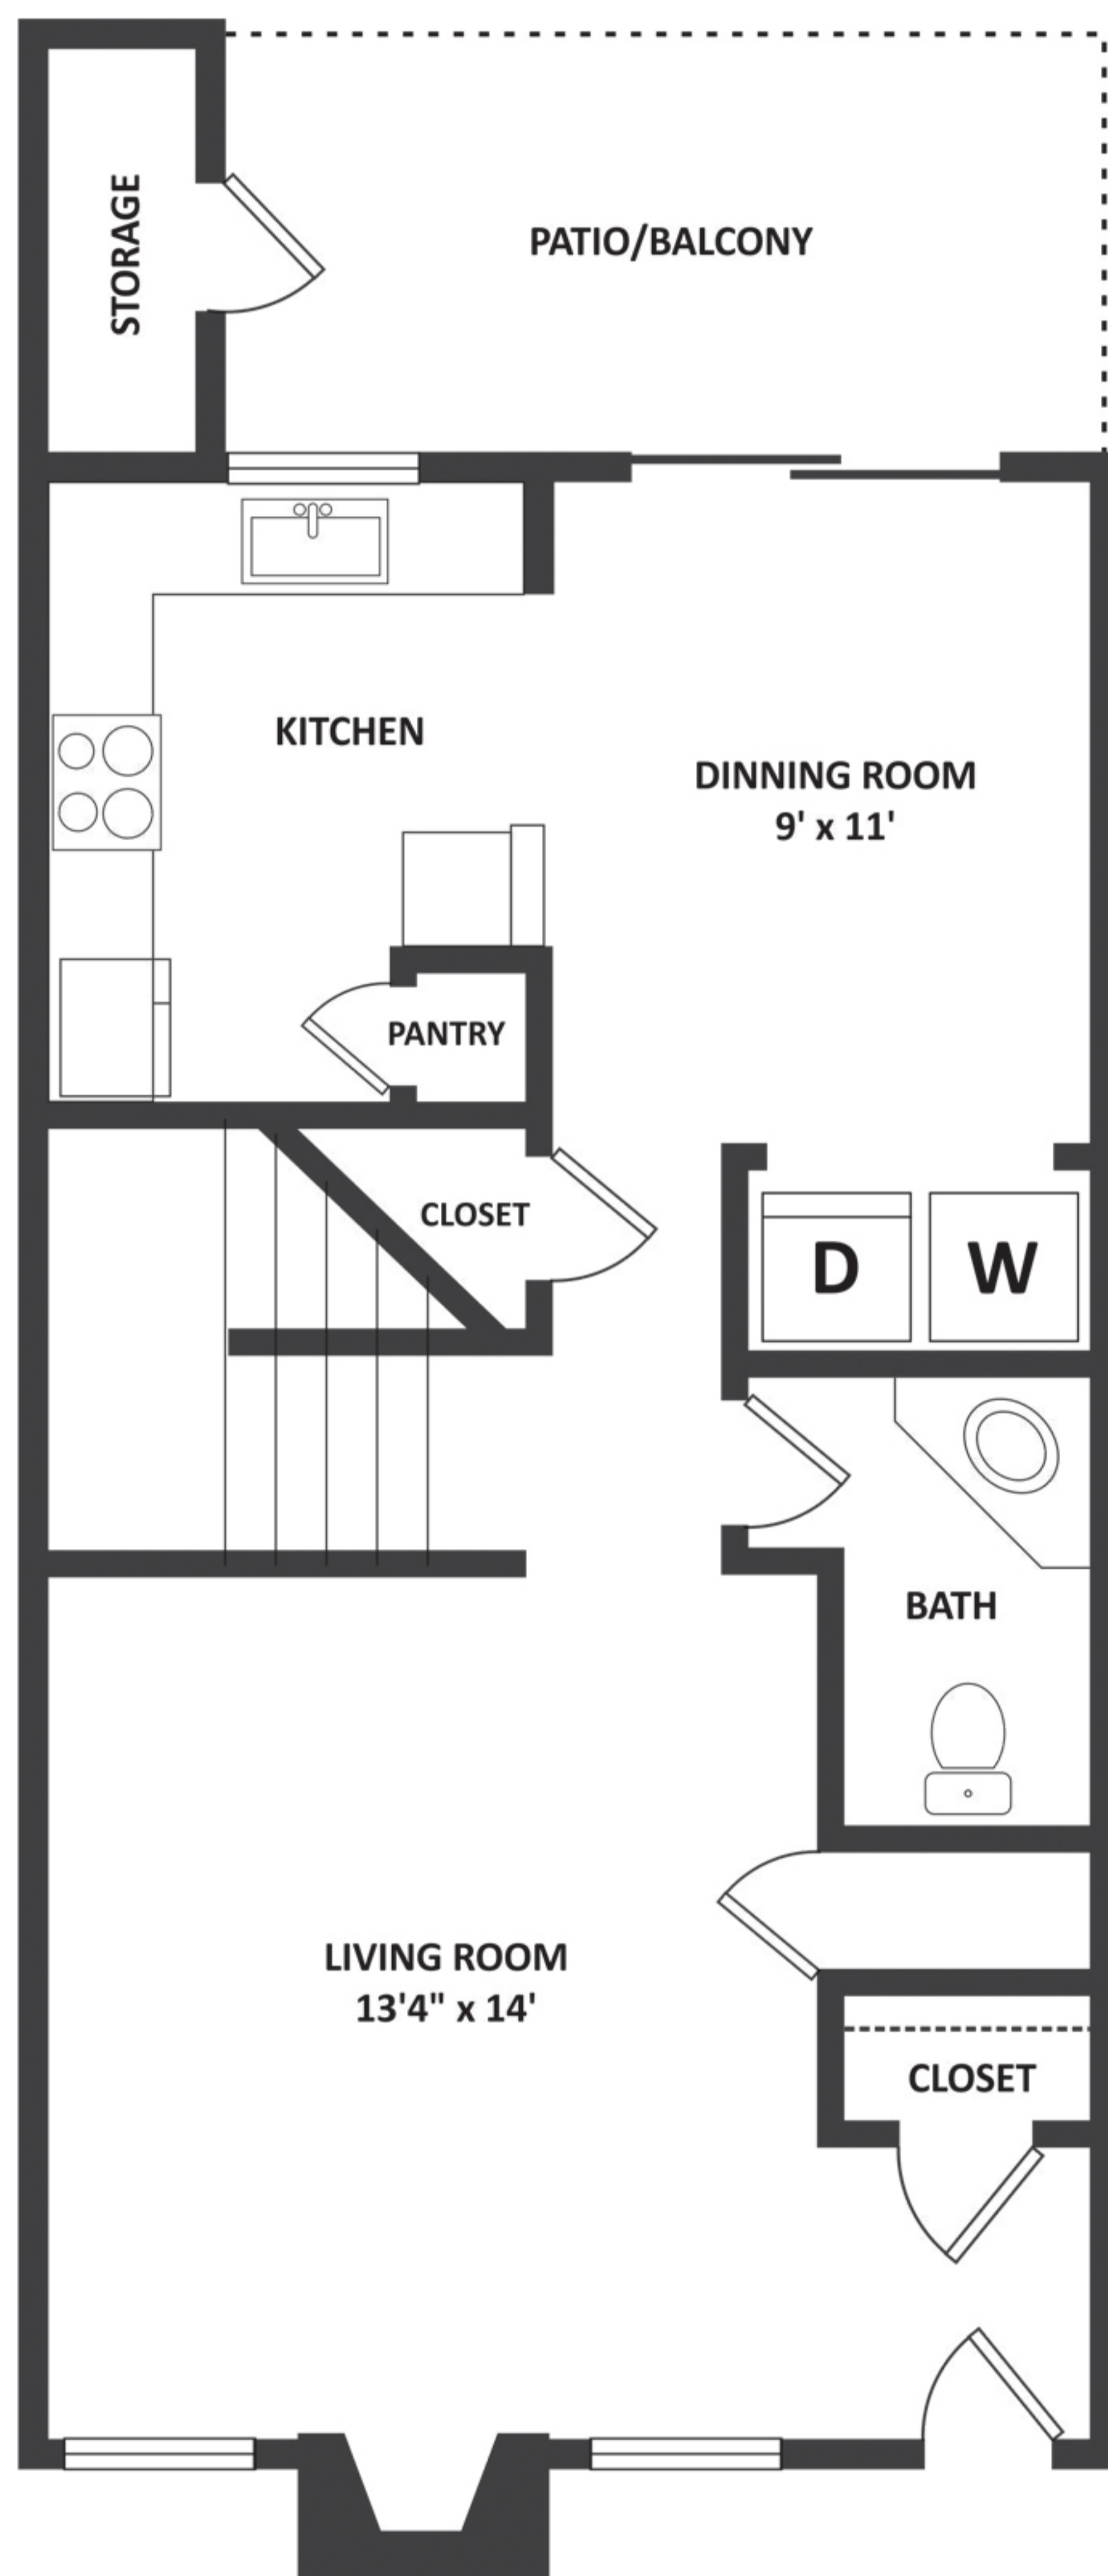

ALTA VERDE

H1

2 BED | 2,5 BATH | 1260 SQ.FT

FLOOR1

FLOOR2

ALL DIMENSIONS AND SQUARE FOOTAGE ARE APPROXIMATE

VISTA VERDE

8601 Broadway Street
Houston, Texas 77061