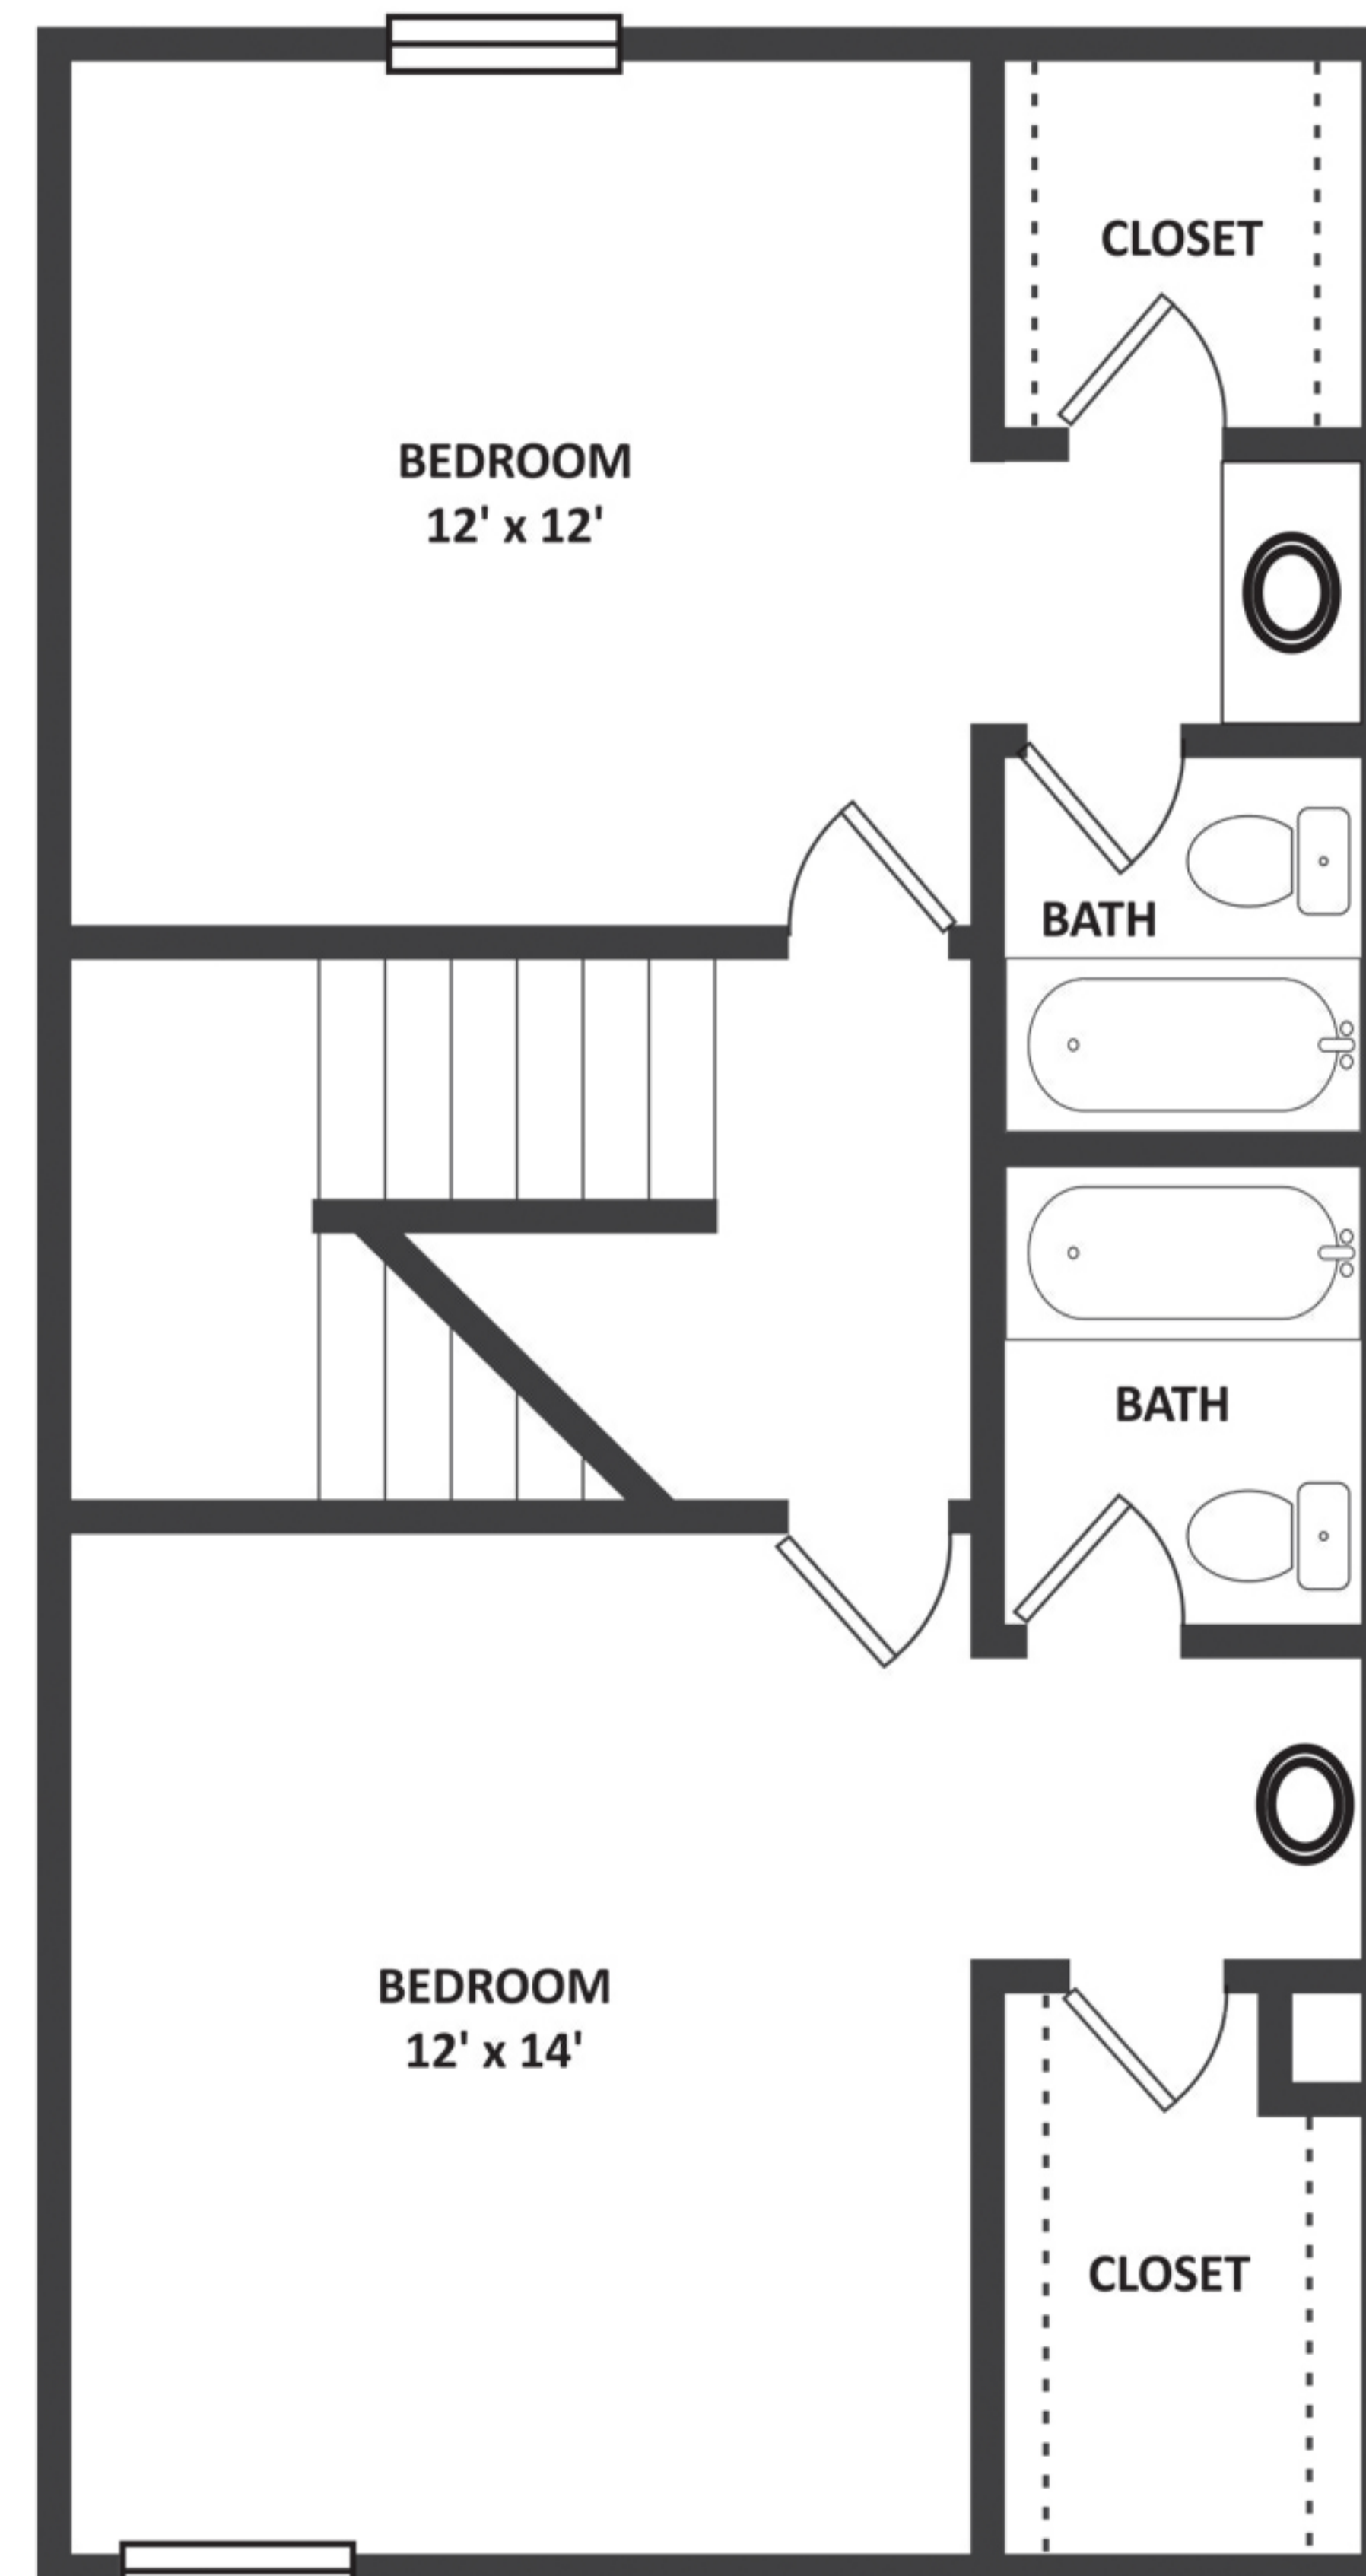

ALTA VERDE

H1

2 BED | 2,5 BATH | 1260 SQ.FT

FLOOR1

FLOOR2

ALL DIMENSIONS AND SQUARE FOOTAGE ARE APPROXIMATE

VISTA VERDE

8601 Broadway Street
Houston, Texas 77061