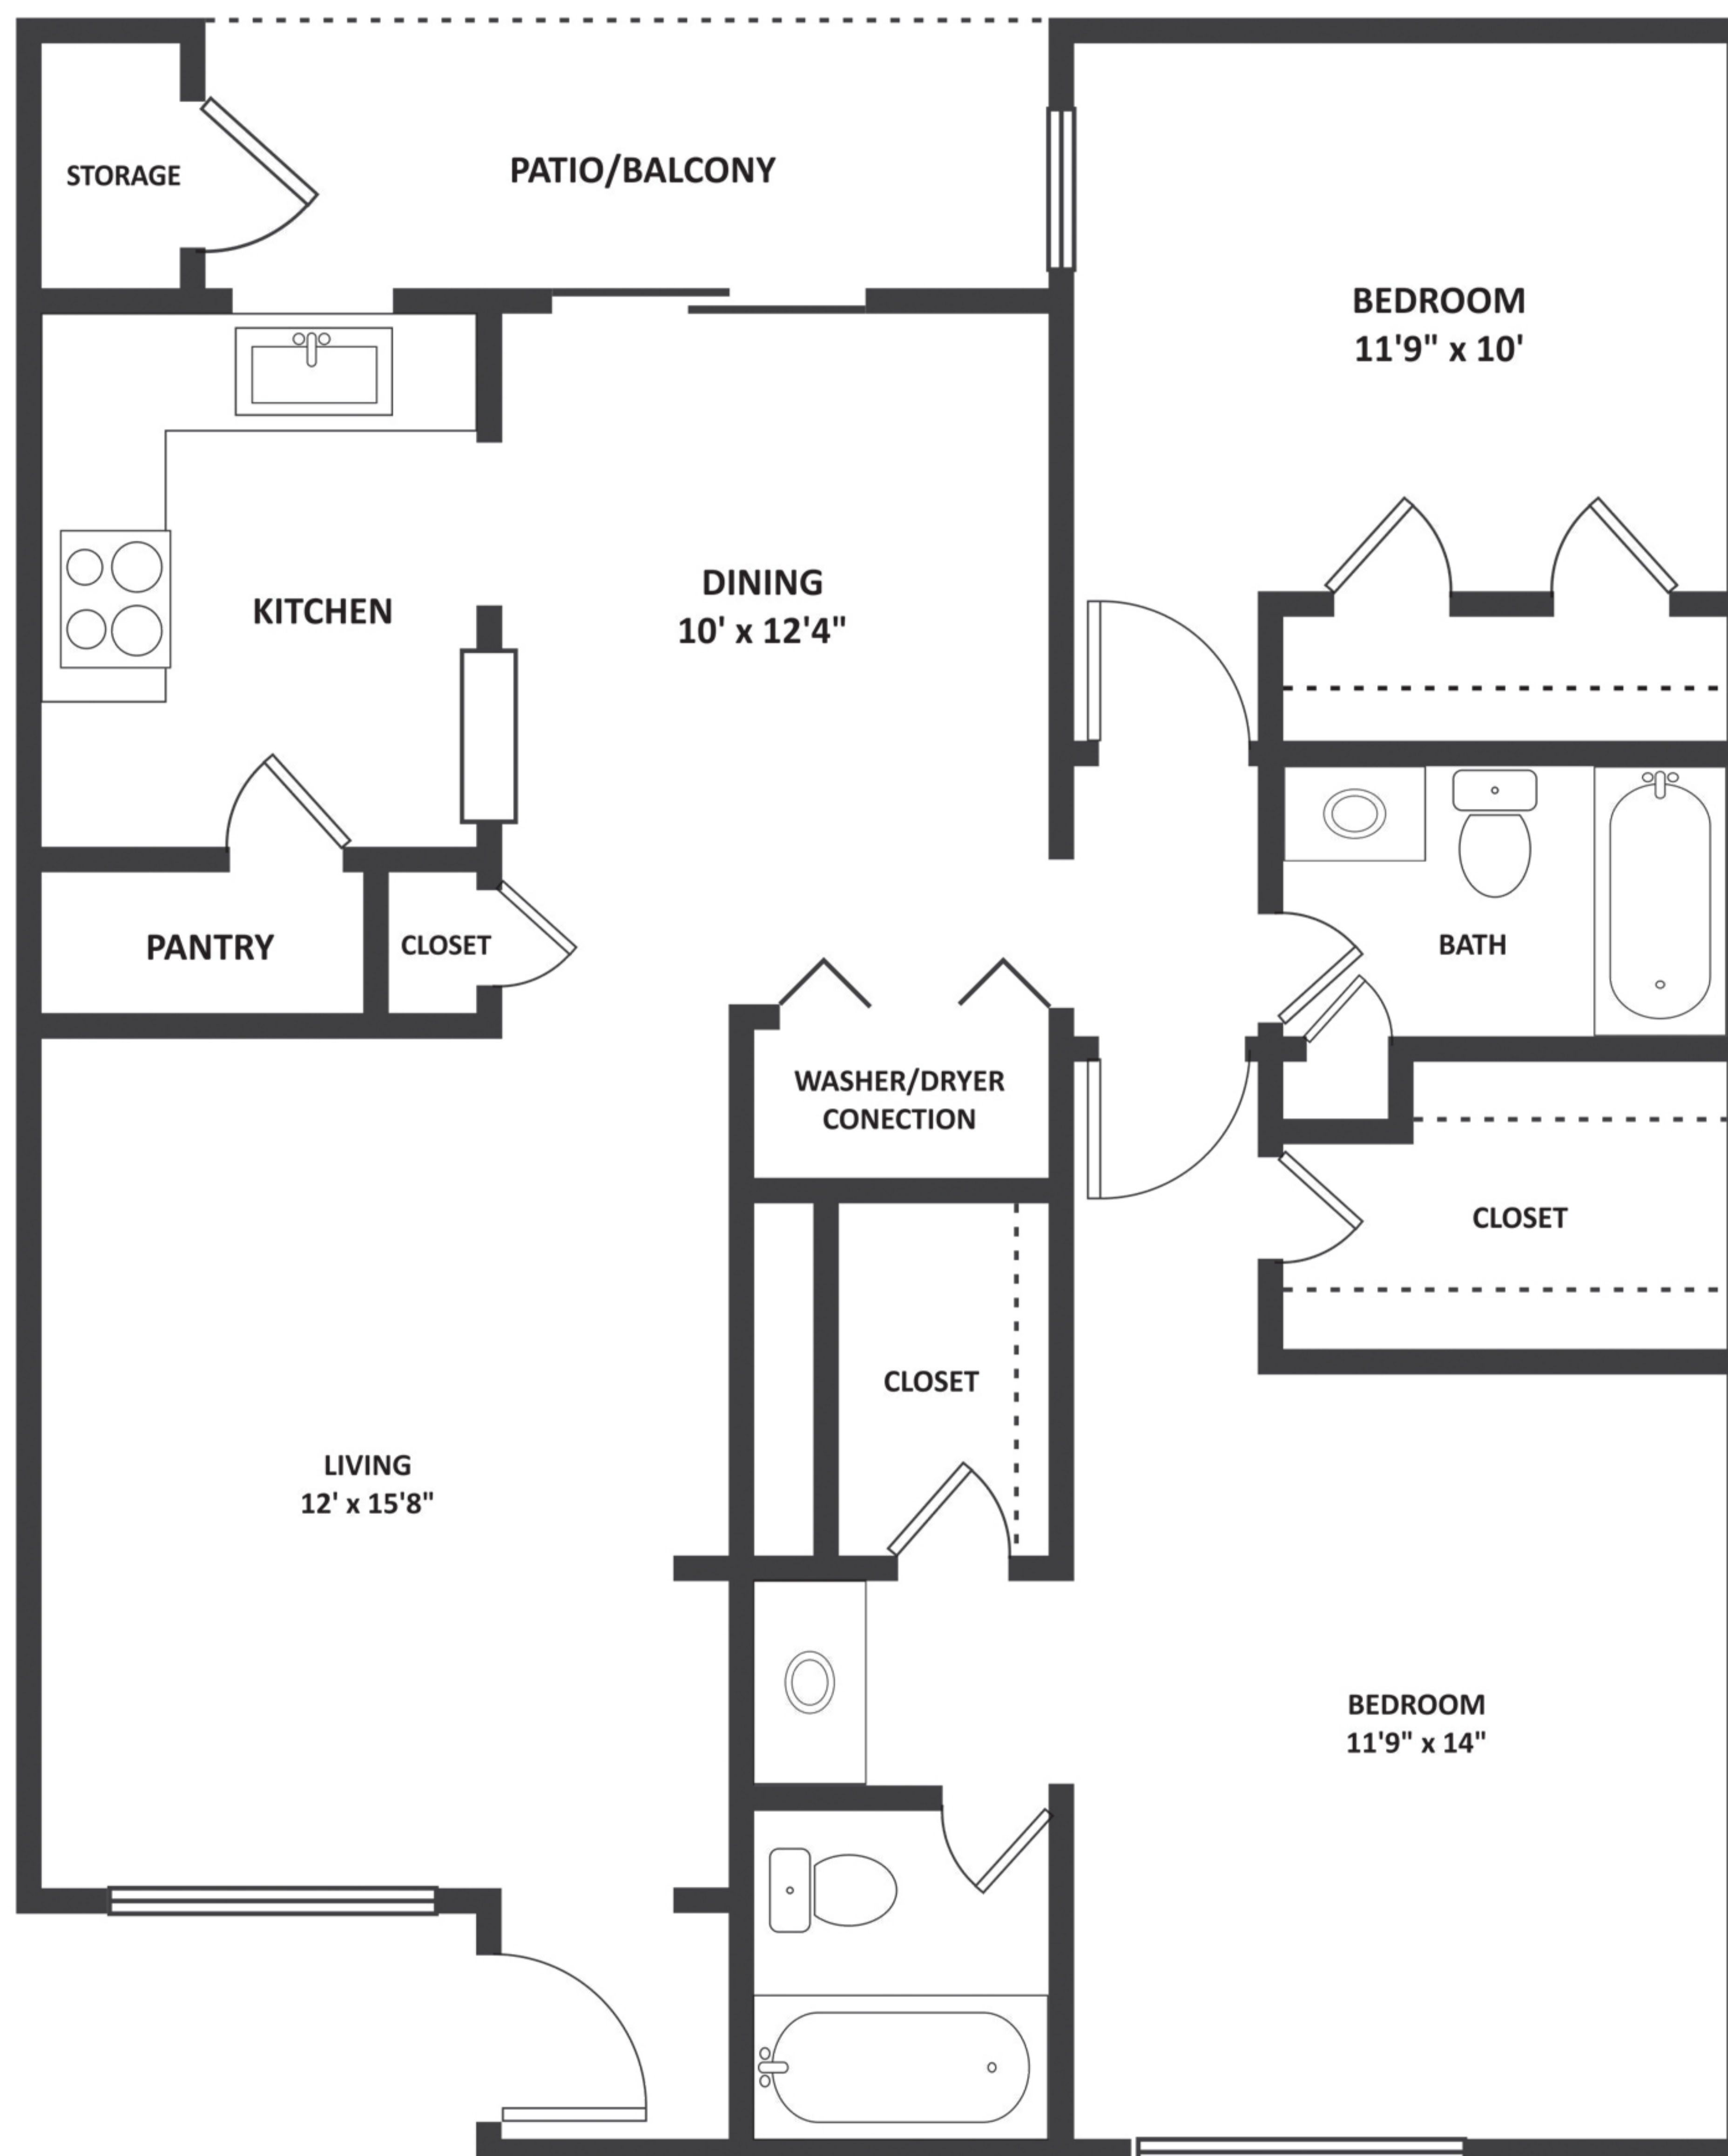

# ALTA VERDE

## G1

2 BED | 2 BATH | 1060 SQ.FT

ALL DIMENSIONS AND SQUARE FOOTAGE ARE APPROXIMATE

VISTA VERDE

8601 Broadway Street  
Houston, Texas 77061

ALTA VERDE

281.619.8103  
713.644.1660  
vistaverde@VerdeCommunities.com  
8915 Glencrest Ave. Houston  
Texas 77061