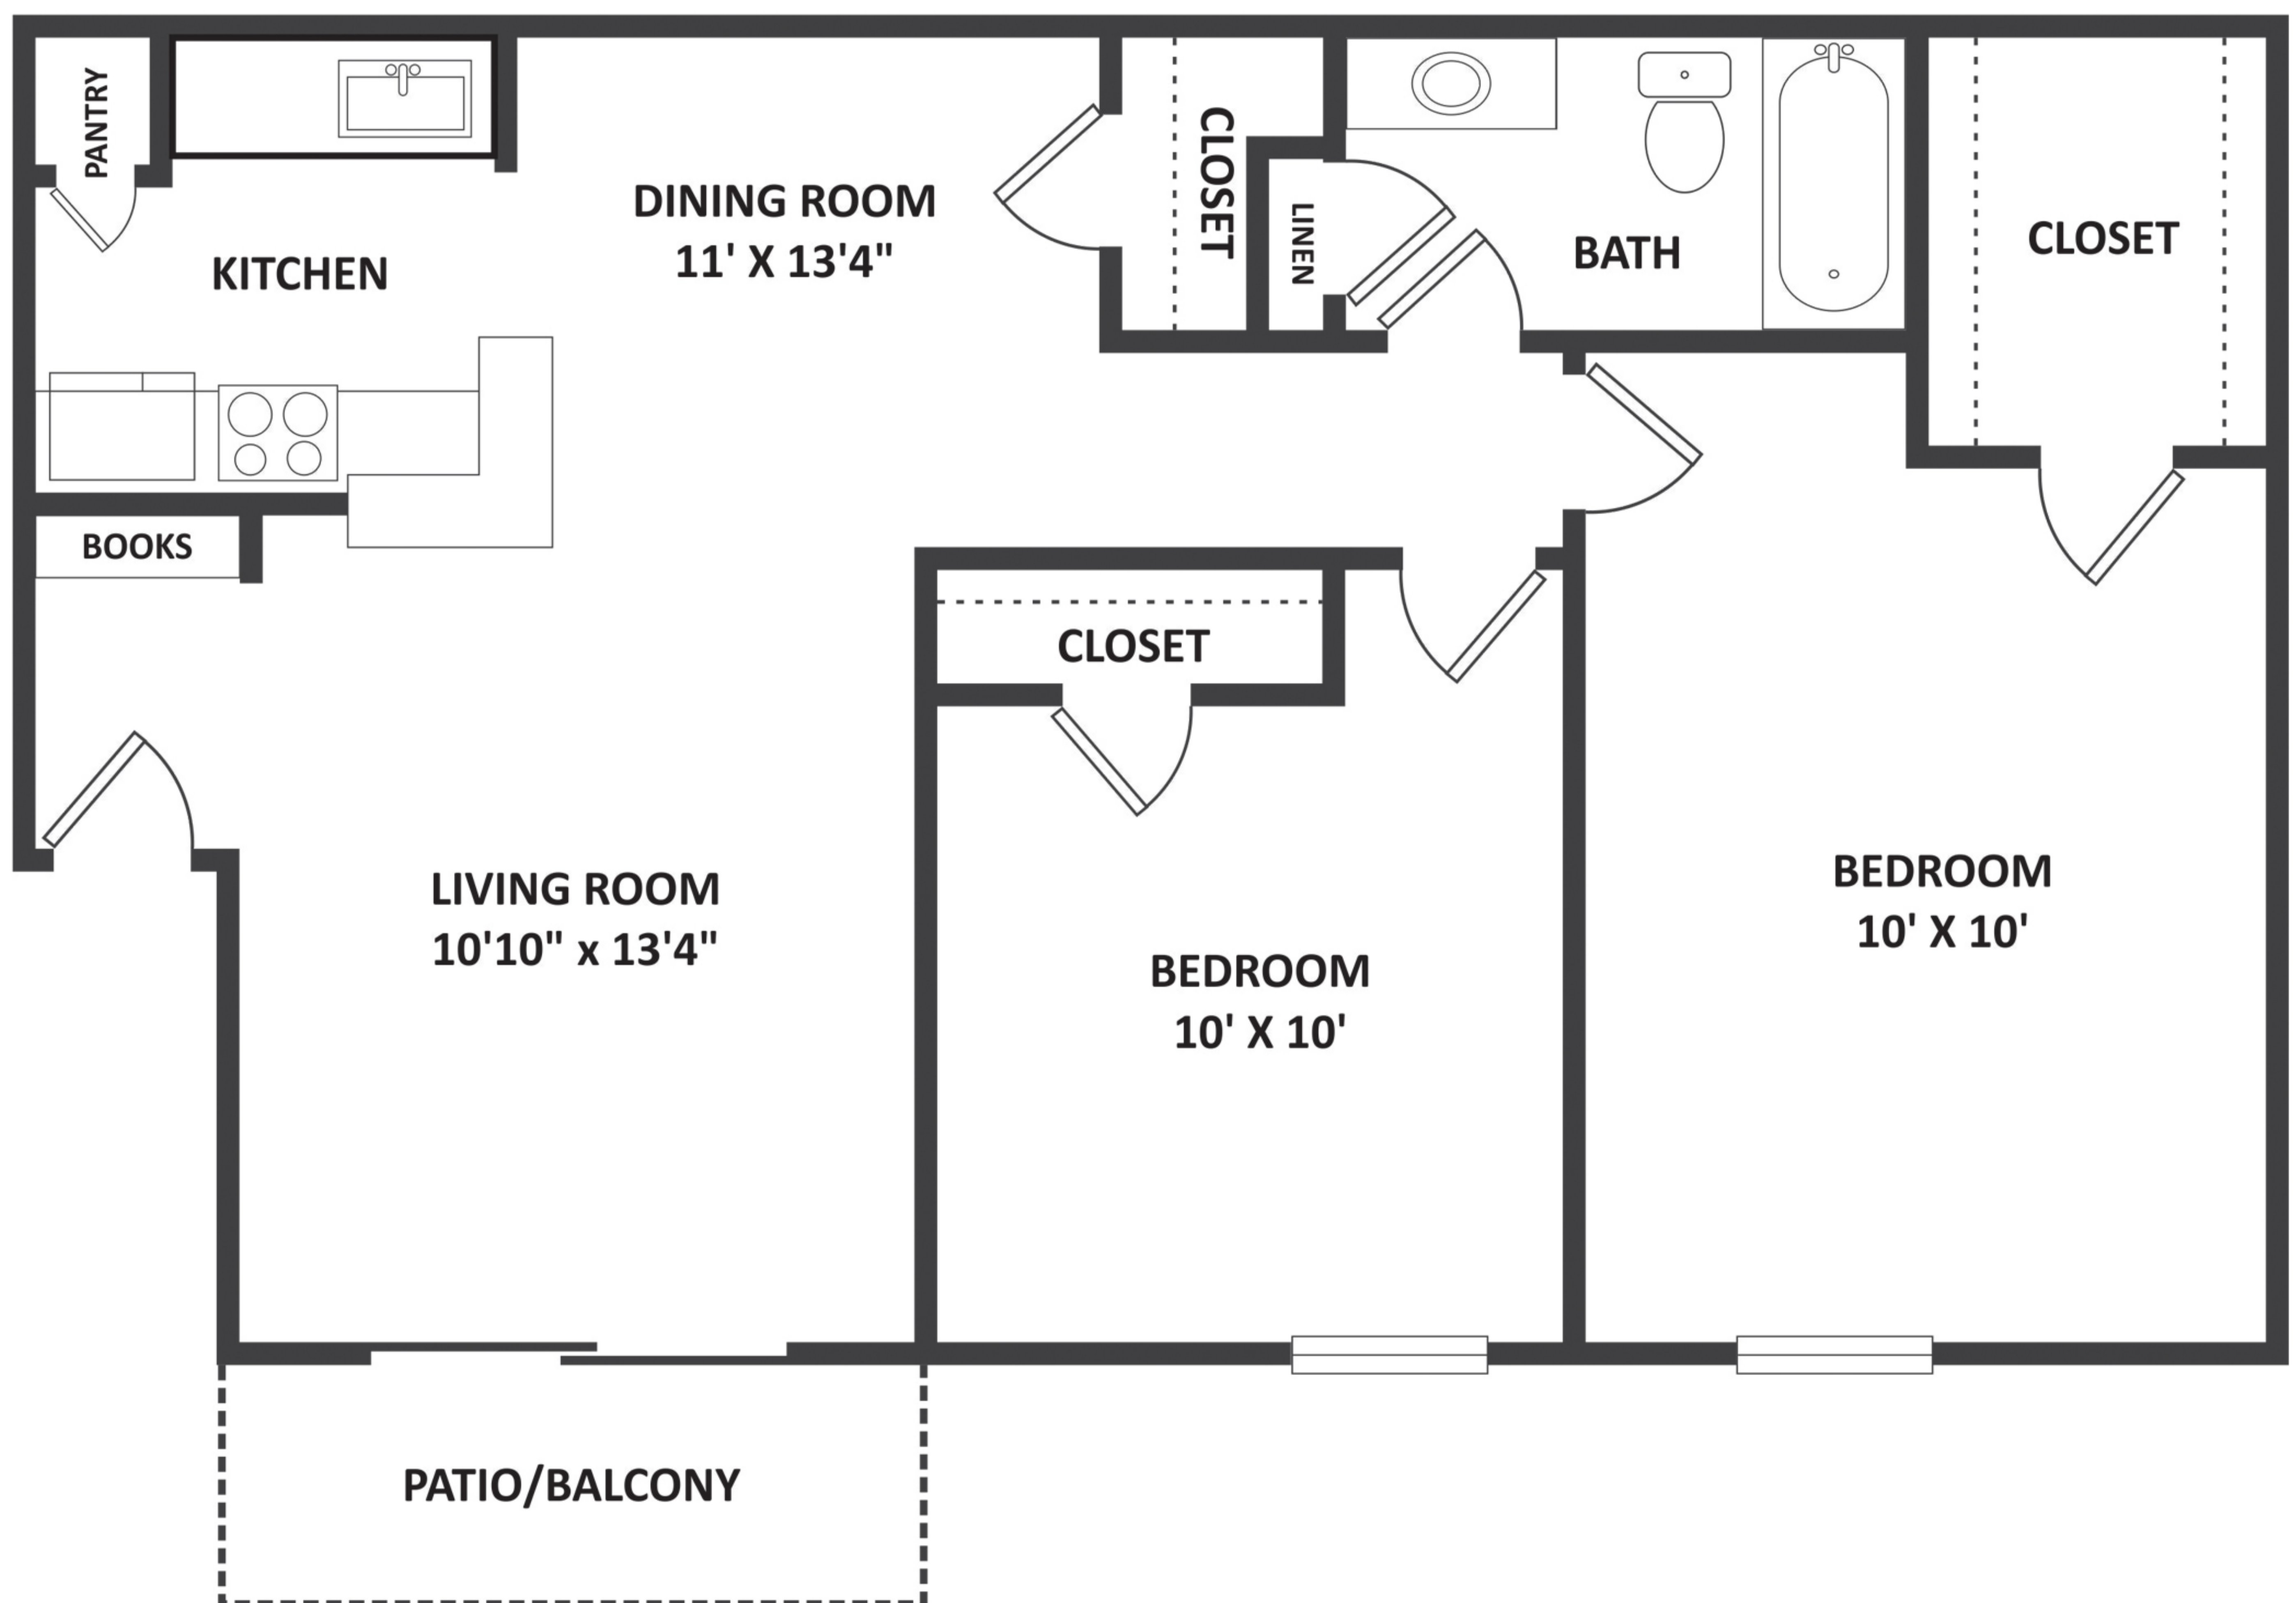

ALTA VERDE

F2

2 BED | 1 BATH | 800 SQ.FT

ALL DIMENSIONS AND SQUARE FOOTAGE ARE APPROXIMATE

VISTA VERDE

8601 Broadway Street
Houston, Texas 77061

ALTA VERDE

281.619.8103
713.644.1660
vistaverde@VerdeCommunities.com
8915 Glencrest Ave. Houston
Texas 77061