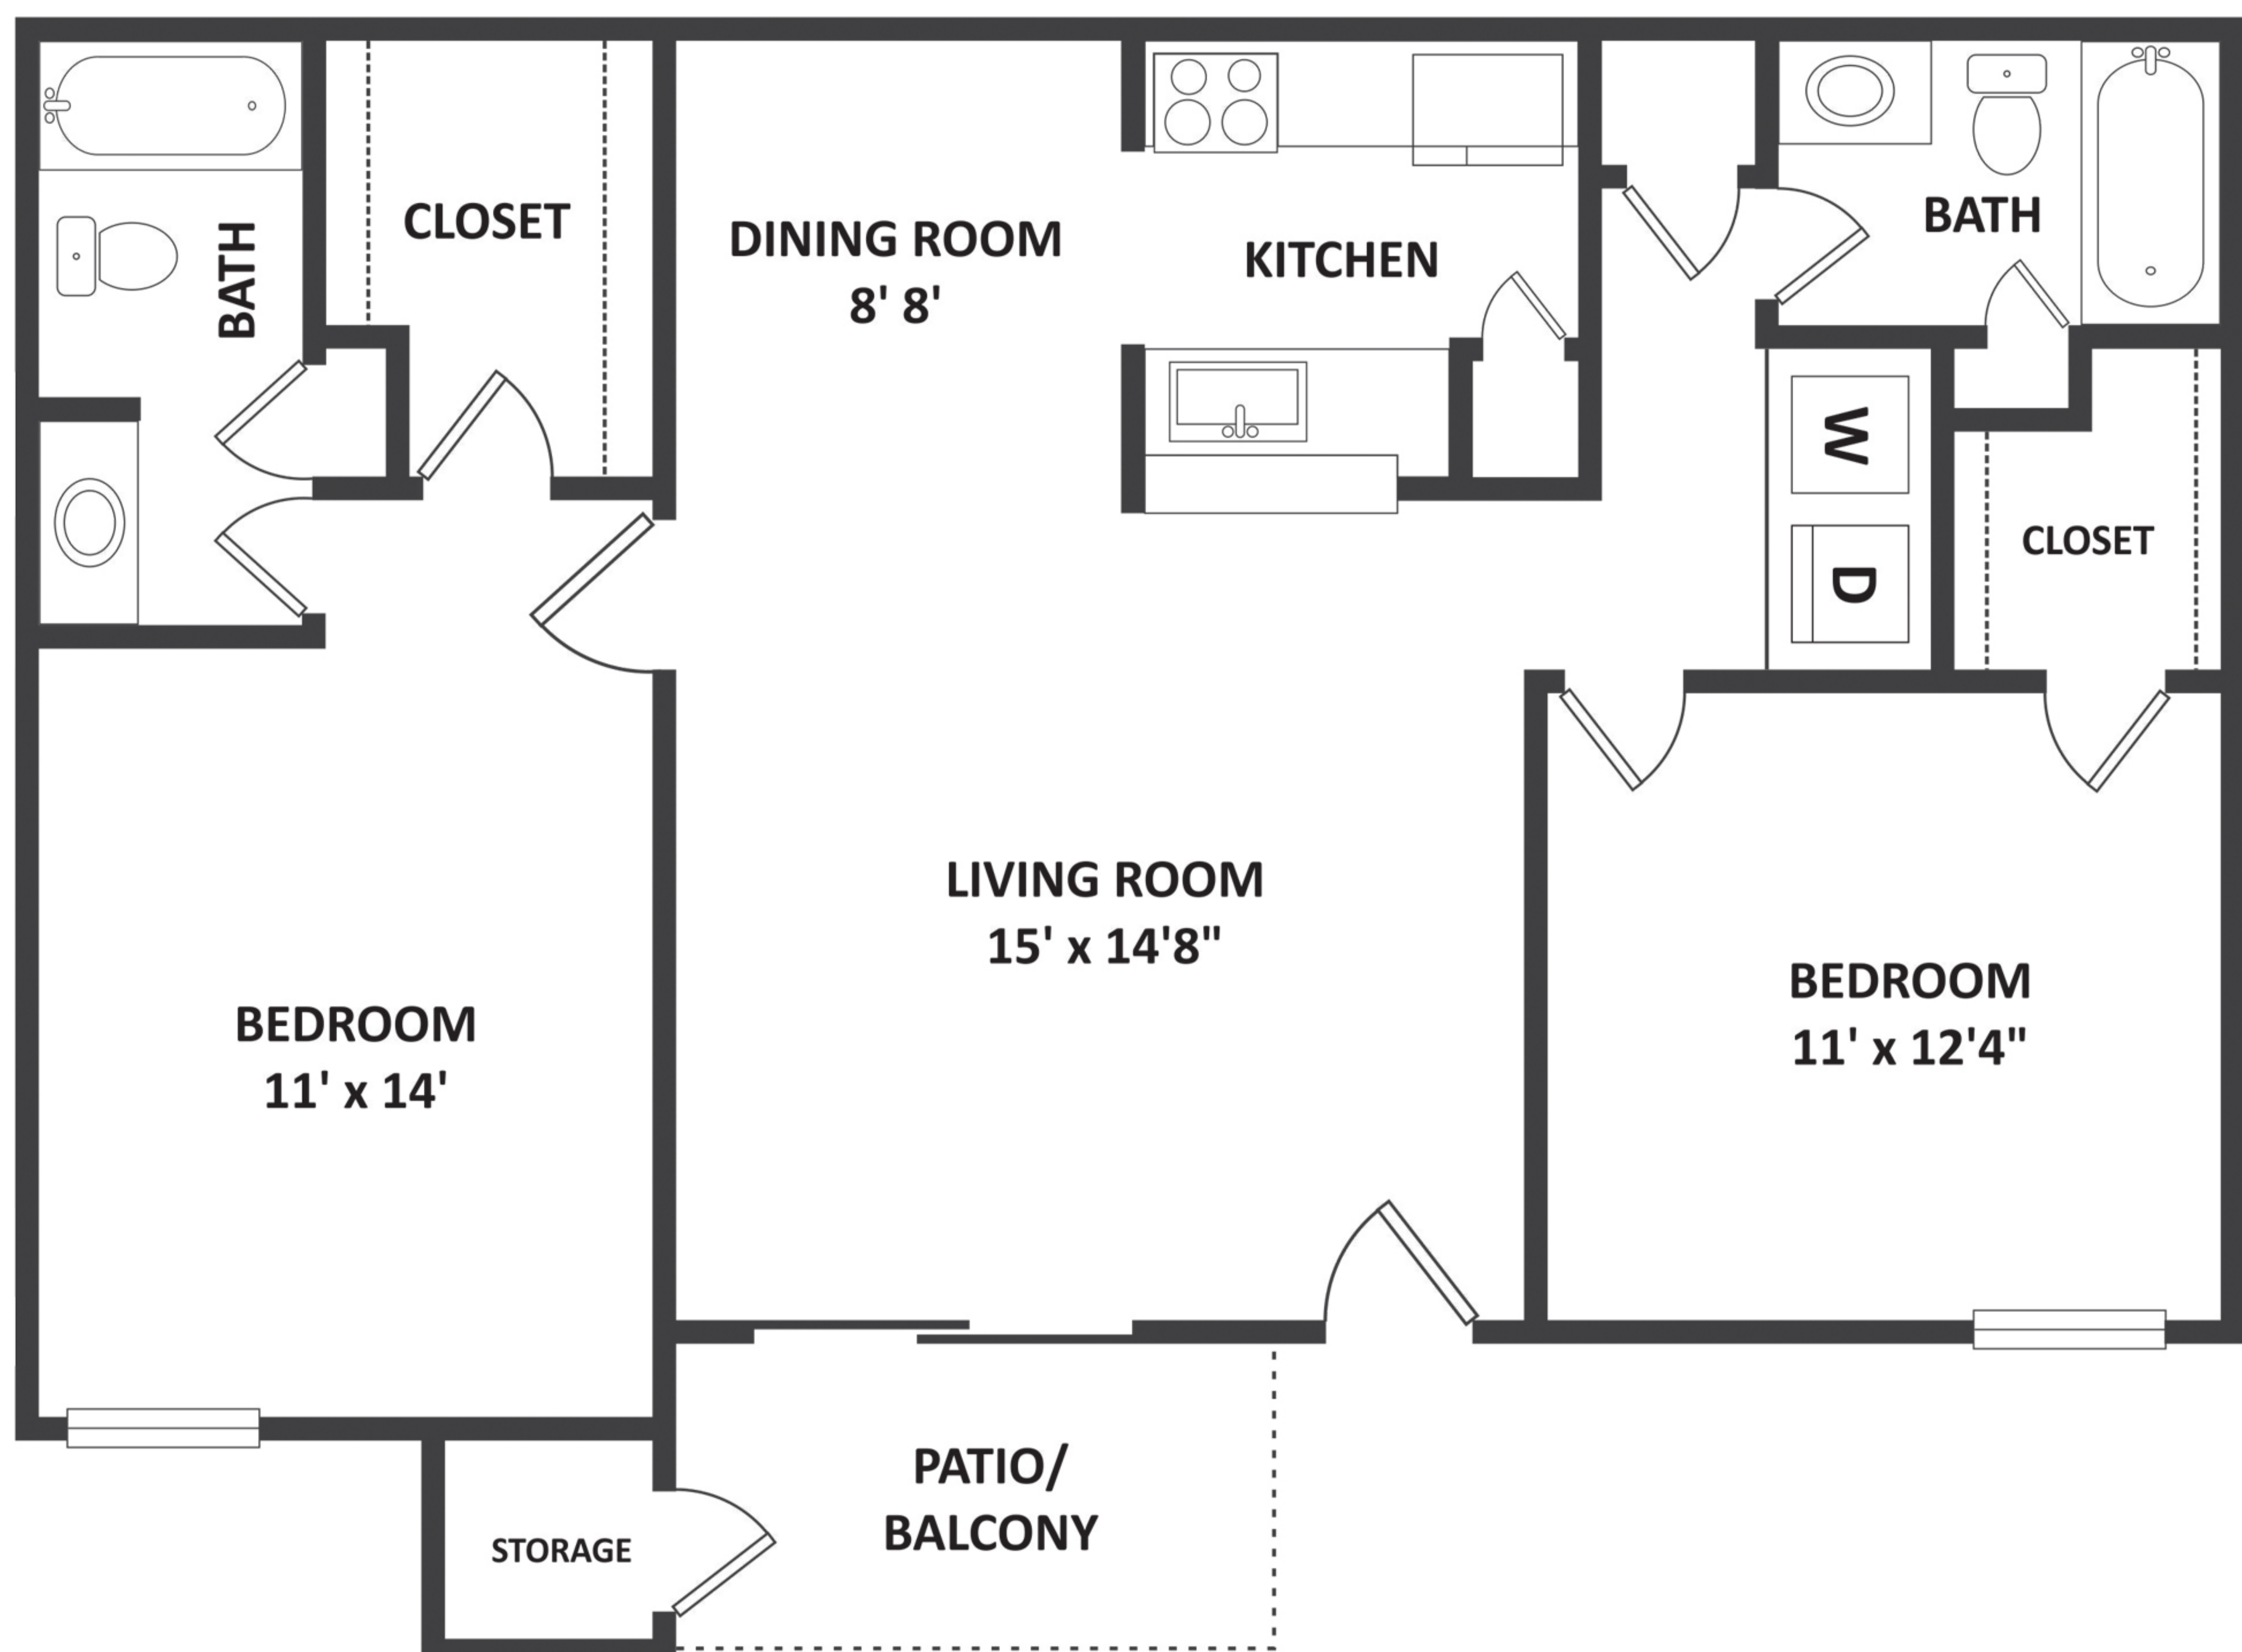

ALTA VERDE

F1

2 BED | 2 BATH | 950 SQ.FT

ALL DIMENSIONS AND SQUARE FOOTAGE ARE APPROXIMATE

VISTA VERDE

8601 Broadway Street
Houston, Texas 77061

ALTA VERDE

281.619.8103
713.644.1660
vistaverde@VerdeCommunities.com
8915 Glencrest Ave. Houston
Texas 77061