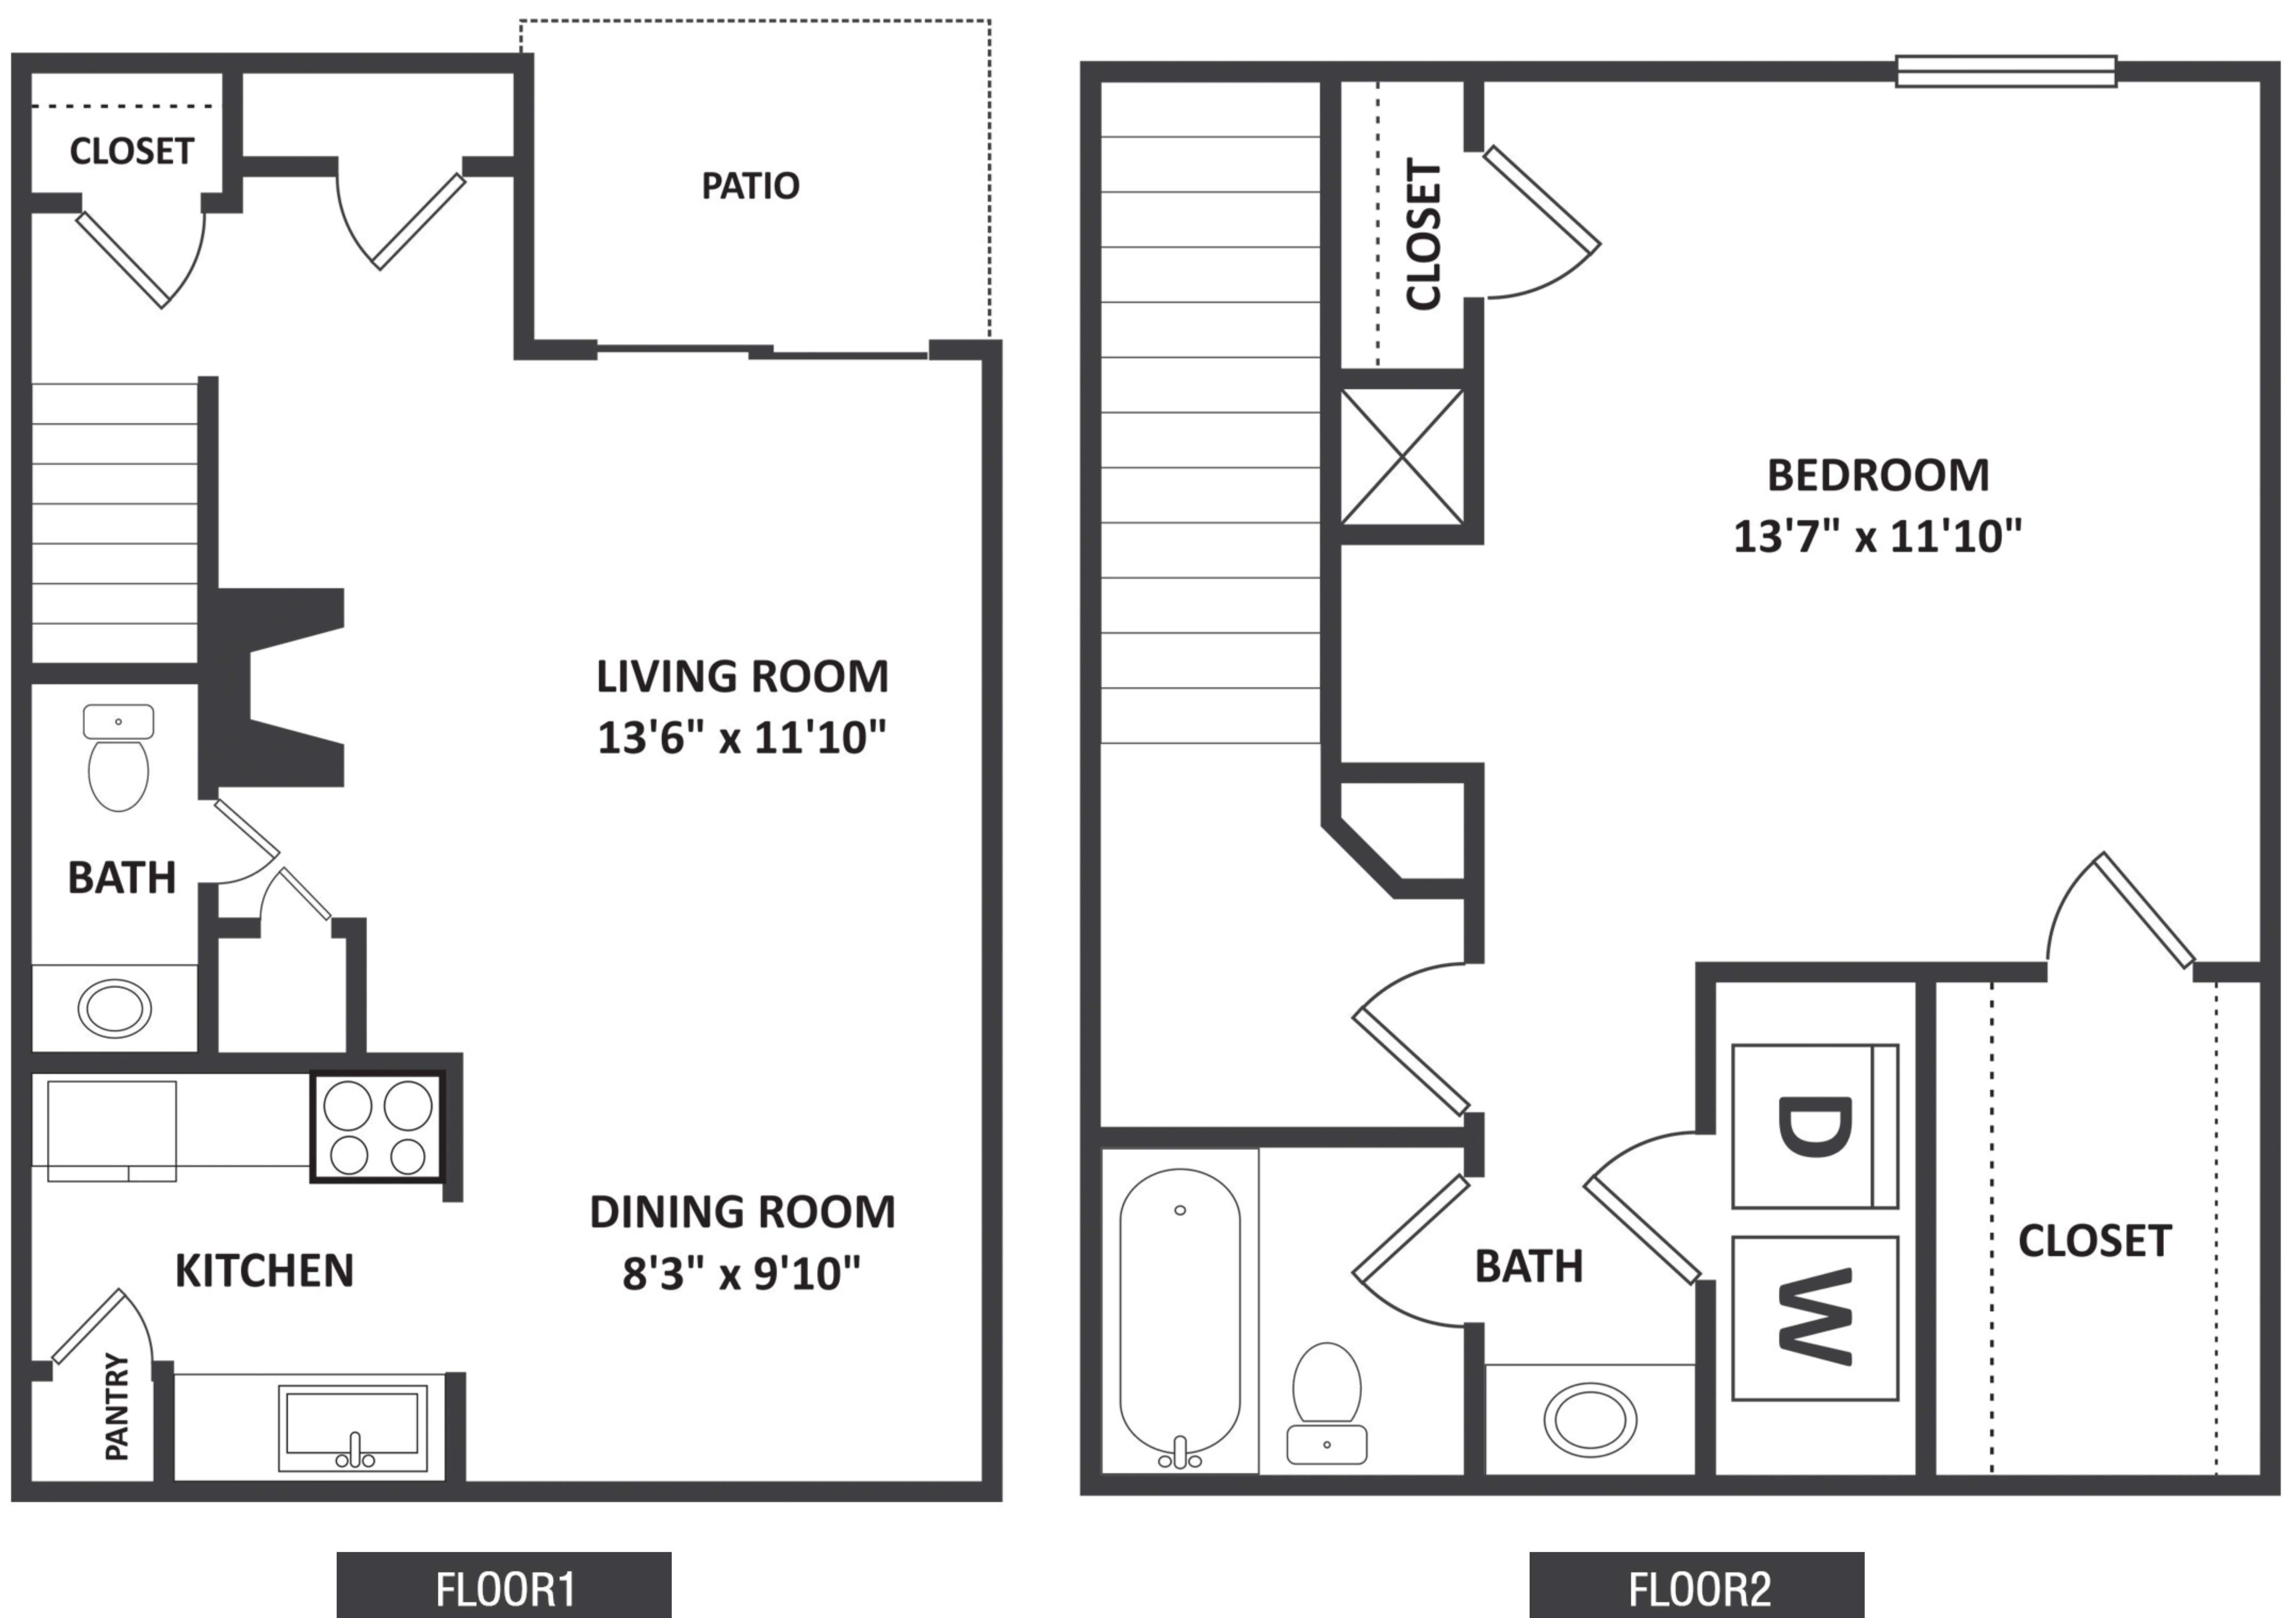

## E1

1 BED | 1,5 BATH | 858 SQ.FT

ALL DIMENSIONS AND SQUARE FOOTAGE ARE APPROXIMATE

VERDE

VerdeCommunities.com