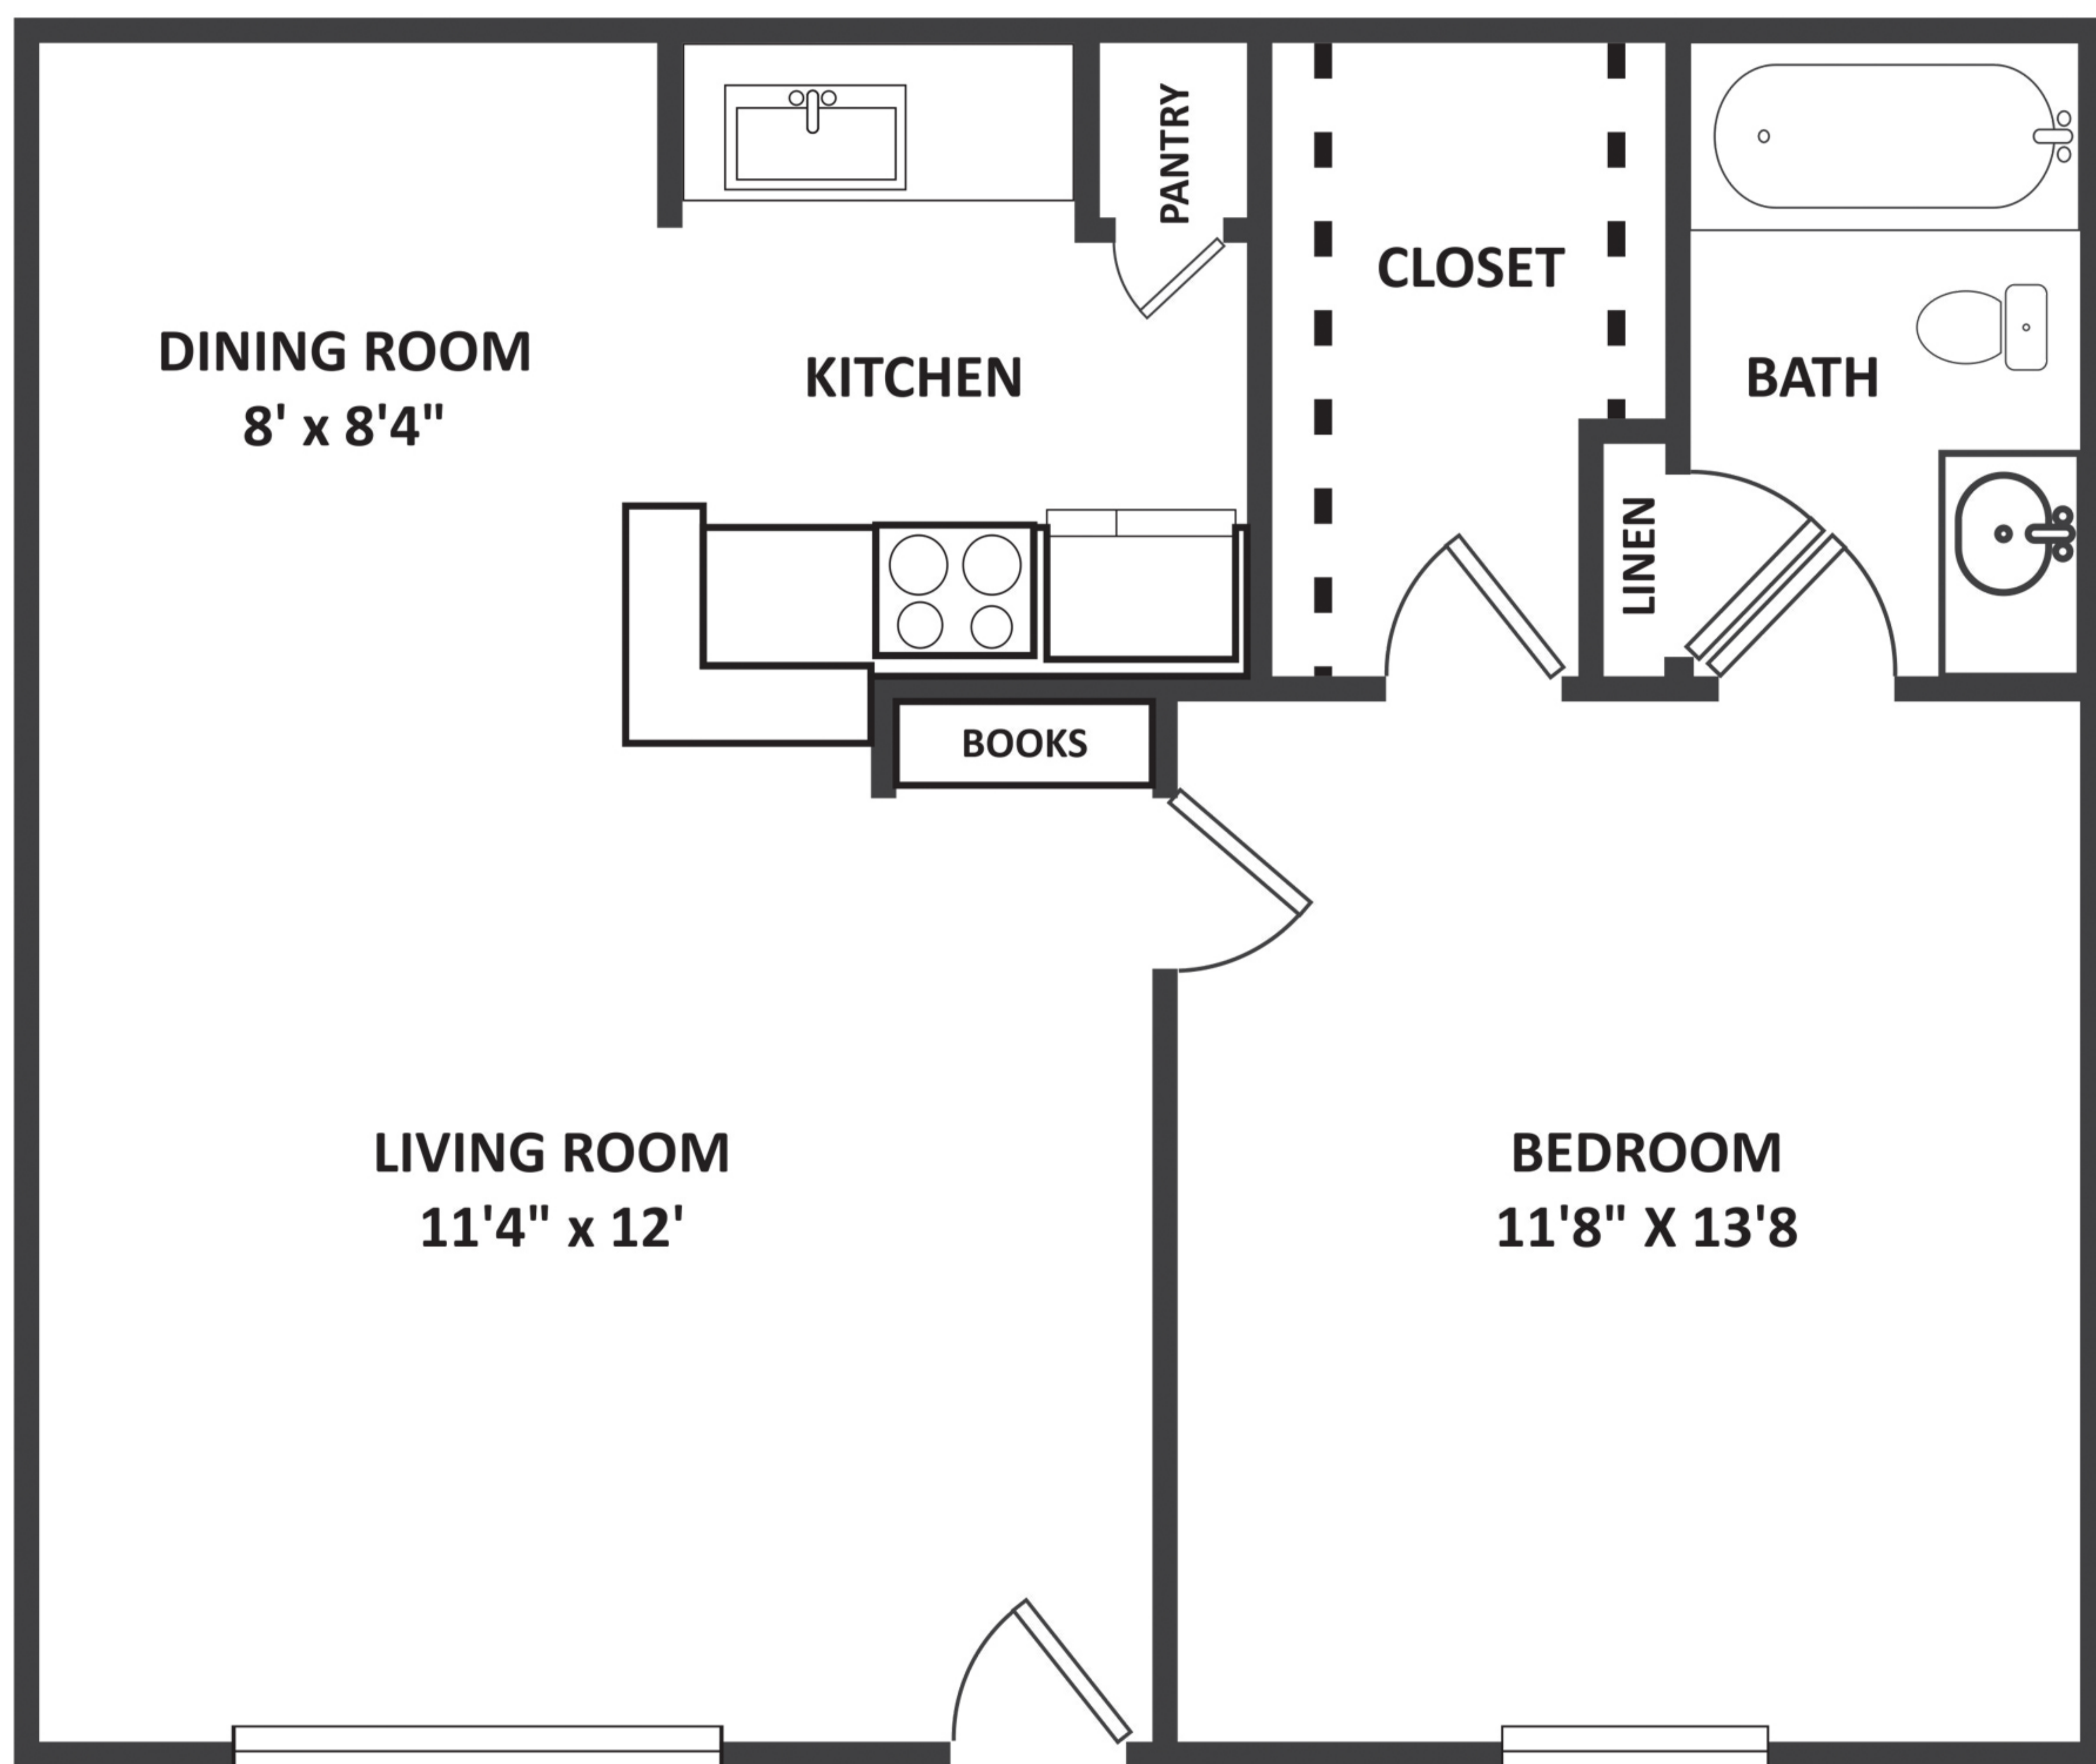

# ALTA VERDE

## C2

1 BED | 1 BATH | 615 SQ.FT

ALL DIMENSIONS AND SQUARE FOOTAGE ARE APPROXIMATE