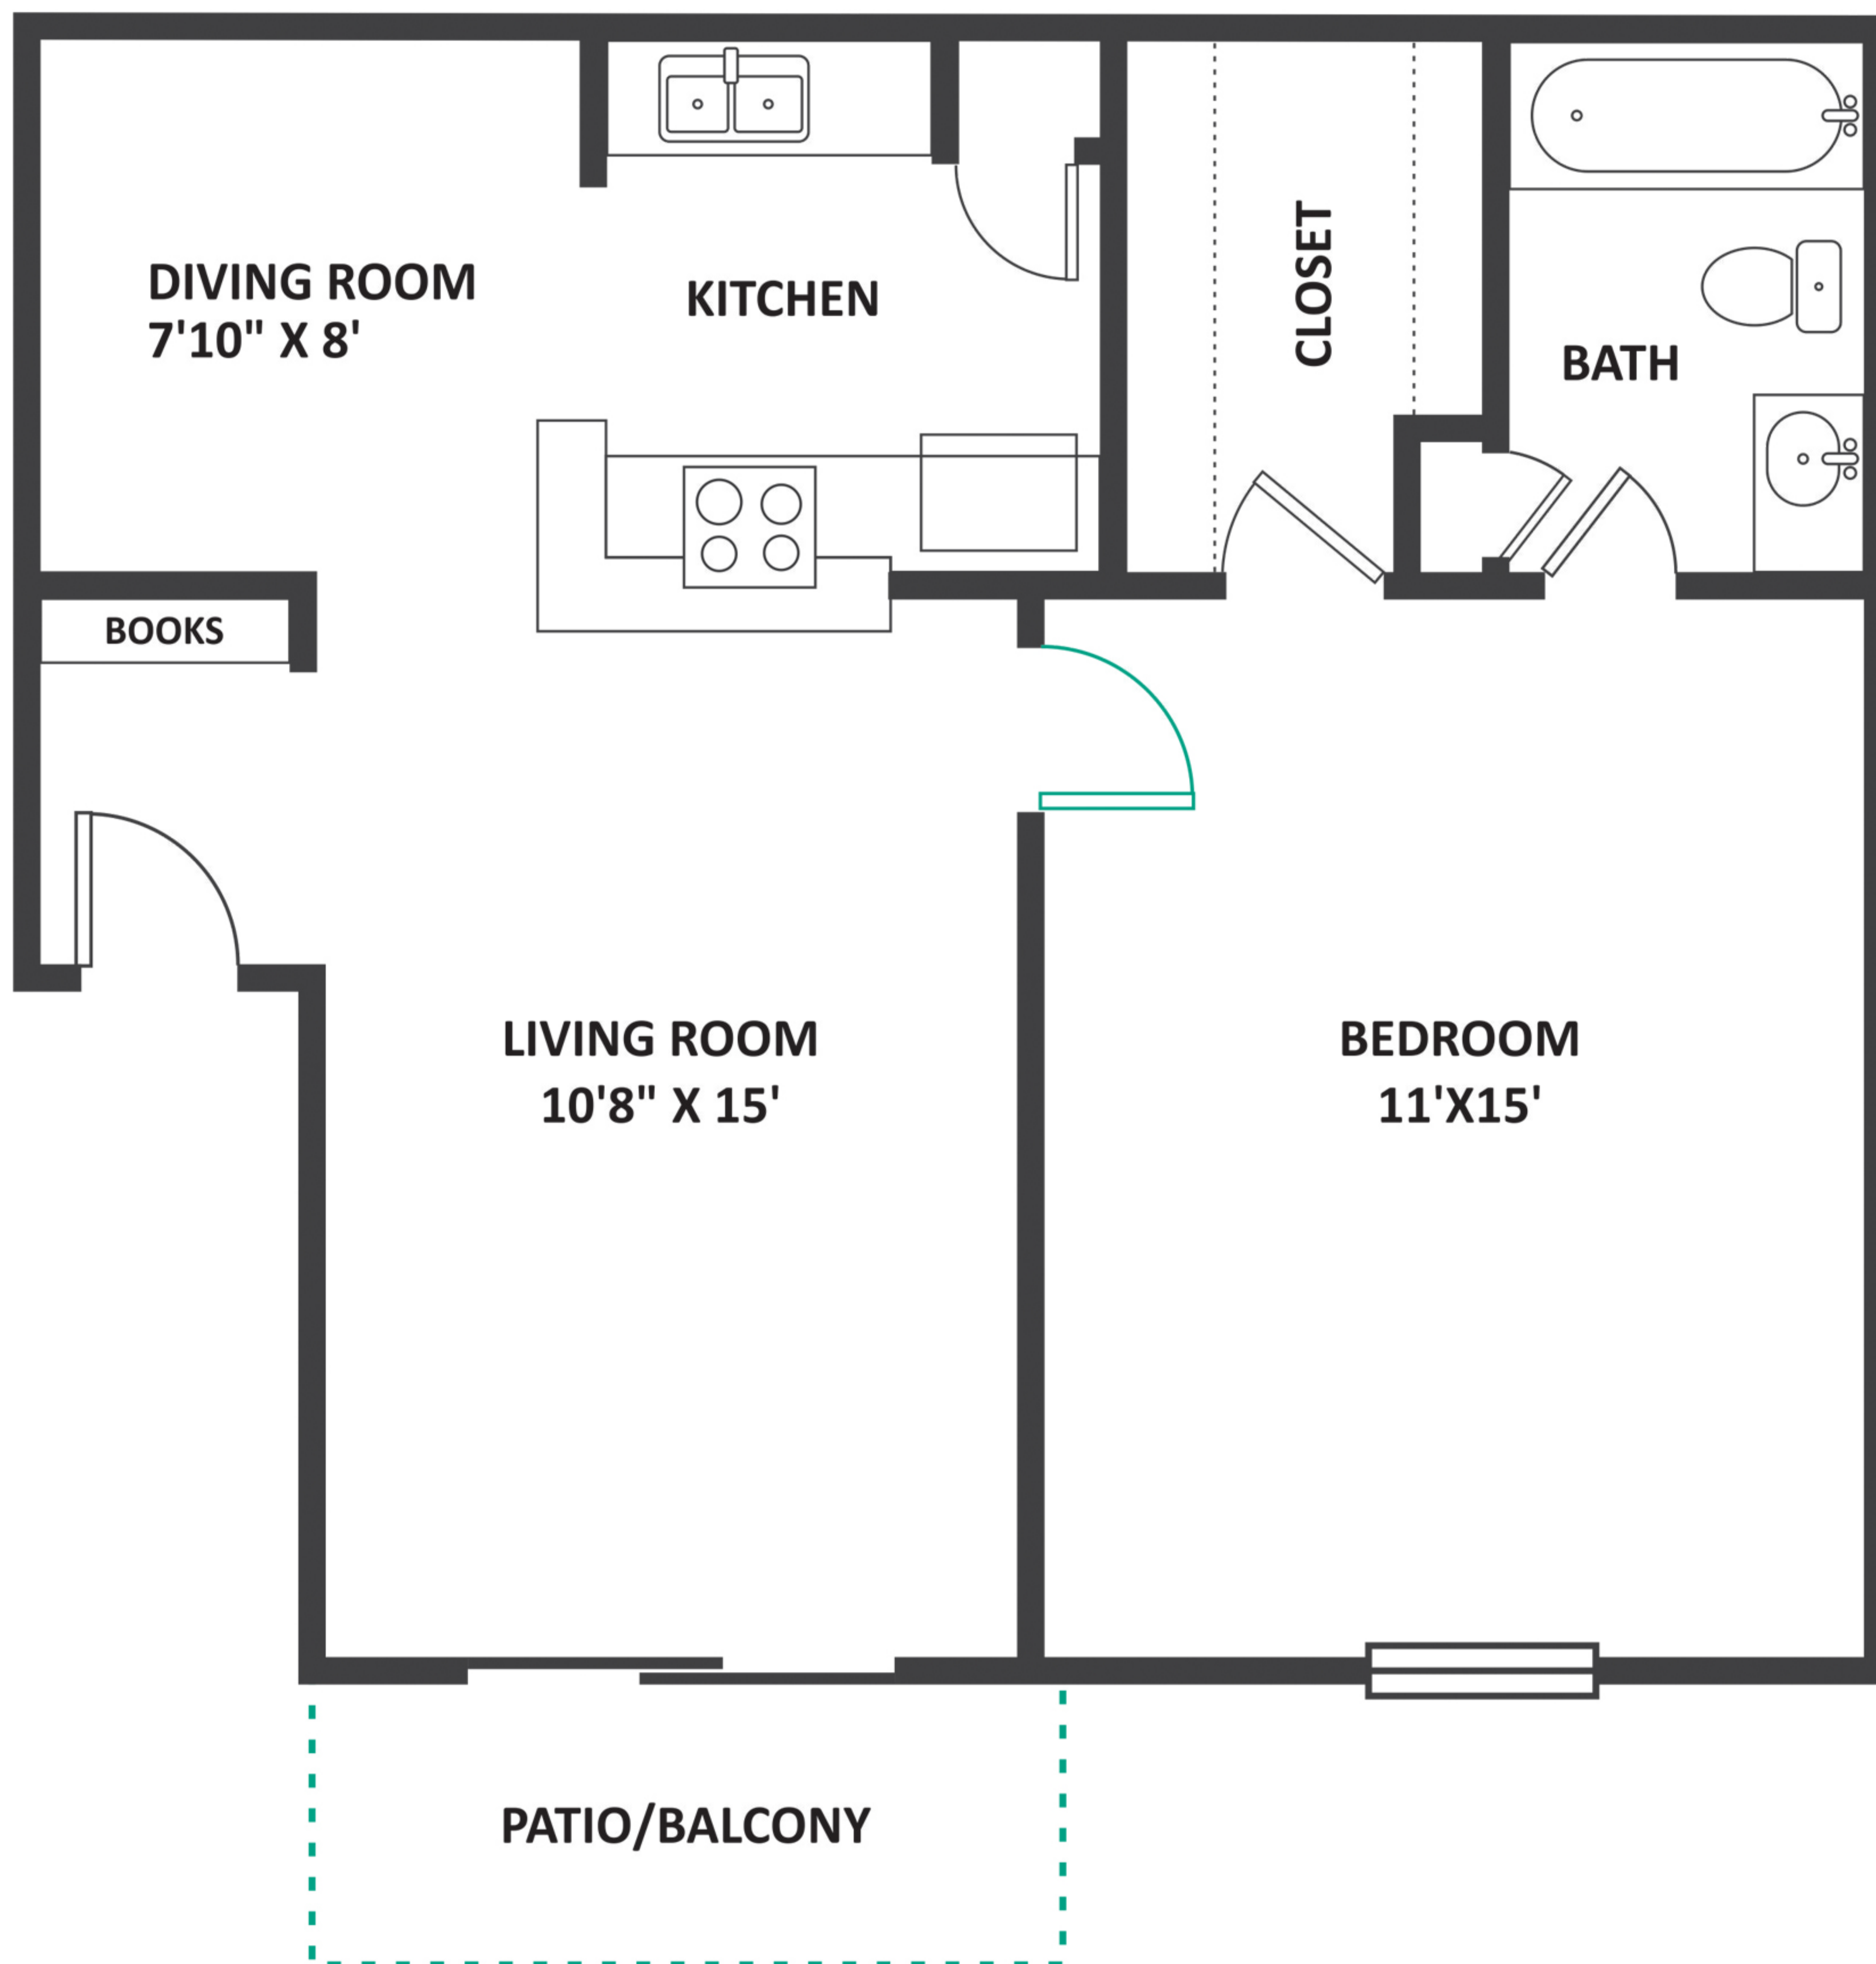

ALTA VERDE

B2

1 BED | 1 BATH | 612 SQ.FT

ALL DIMENSIONS AND SQUARE FOOTAGE ARE APPROXIMATE