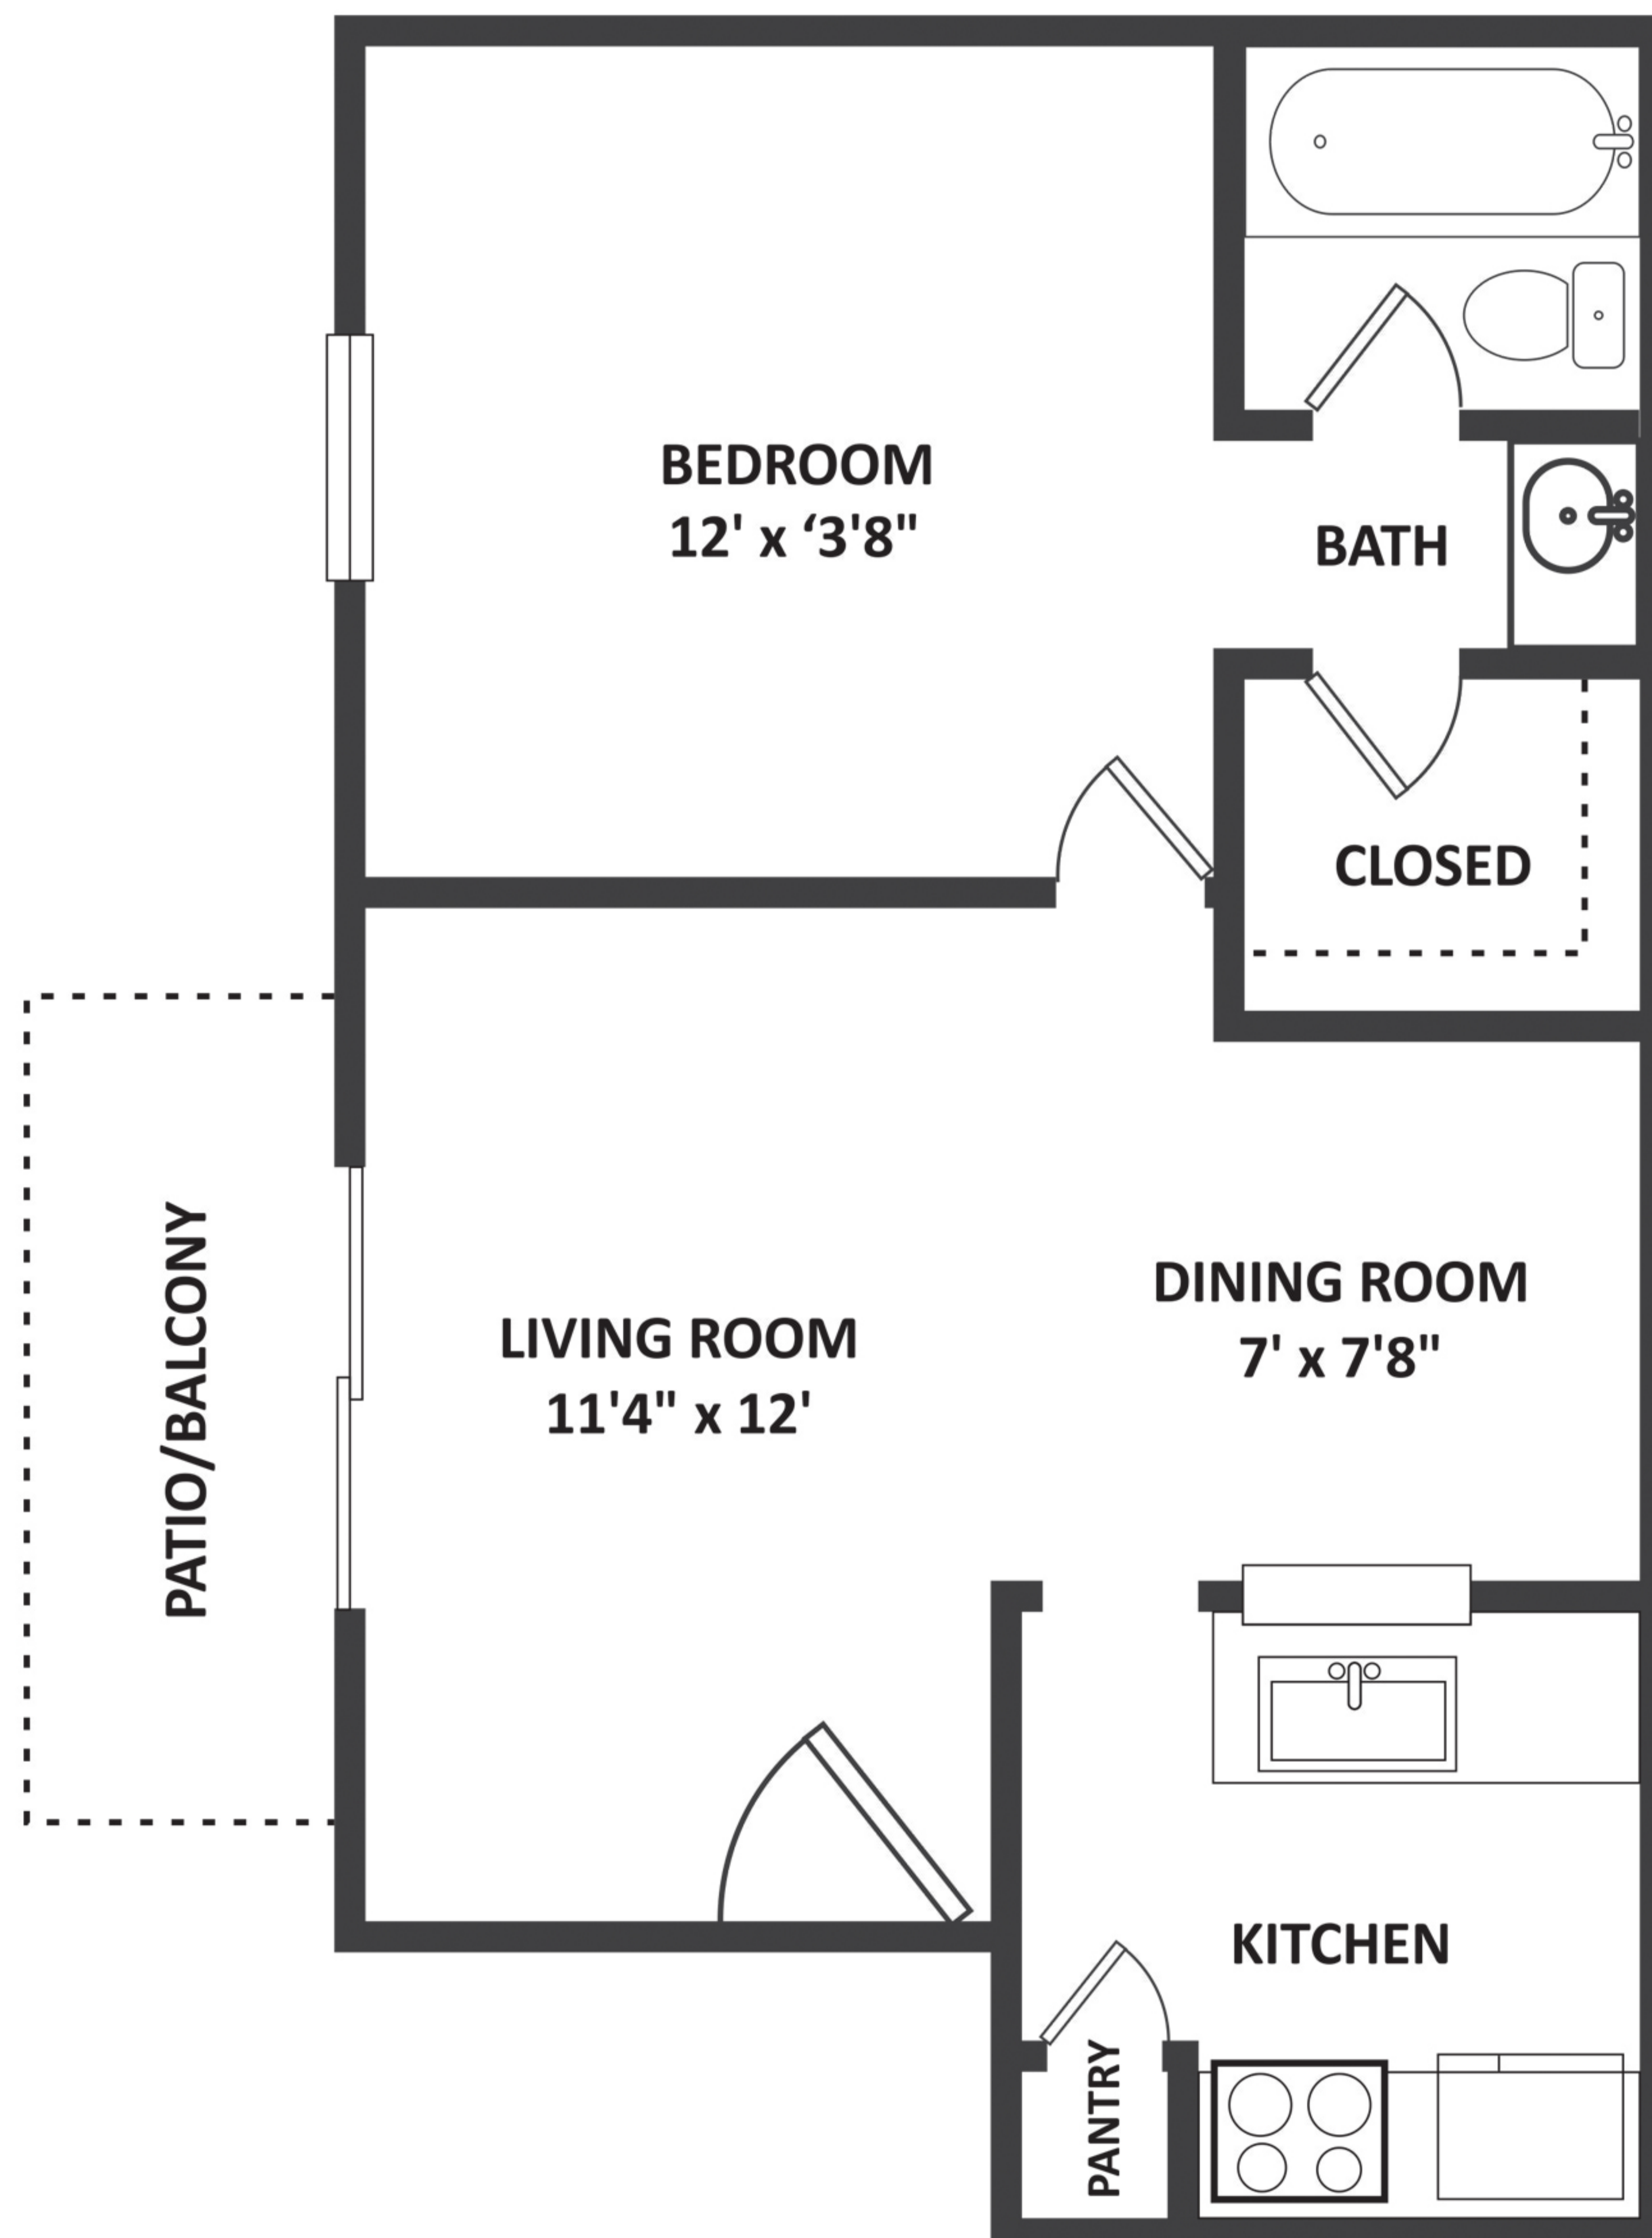

# ALTA VERDE

## A2

1 BED | 1 BATH | 504 SQ.FT

ALL DIMENSIONS AND SQUARE FOOTAGE ARE APPROXIMATE