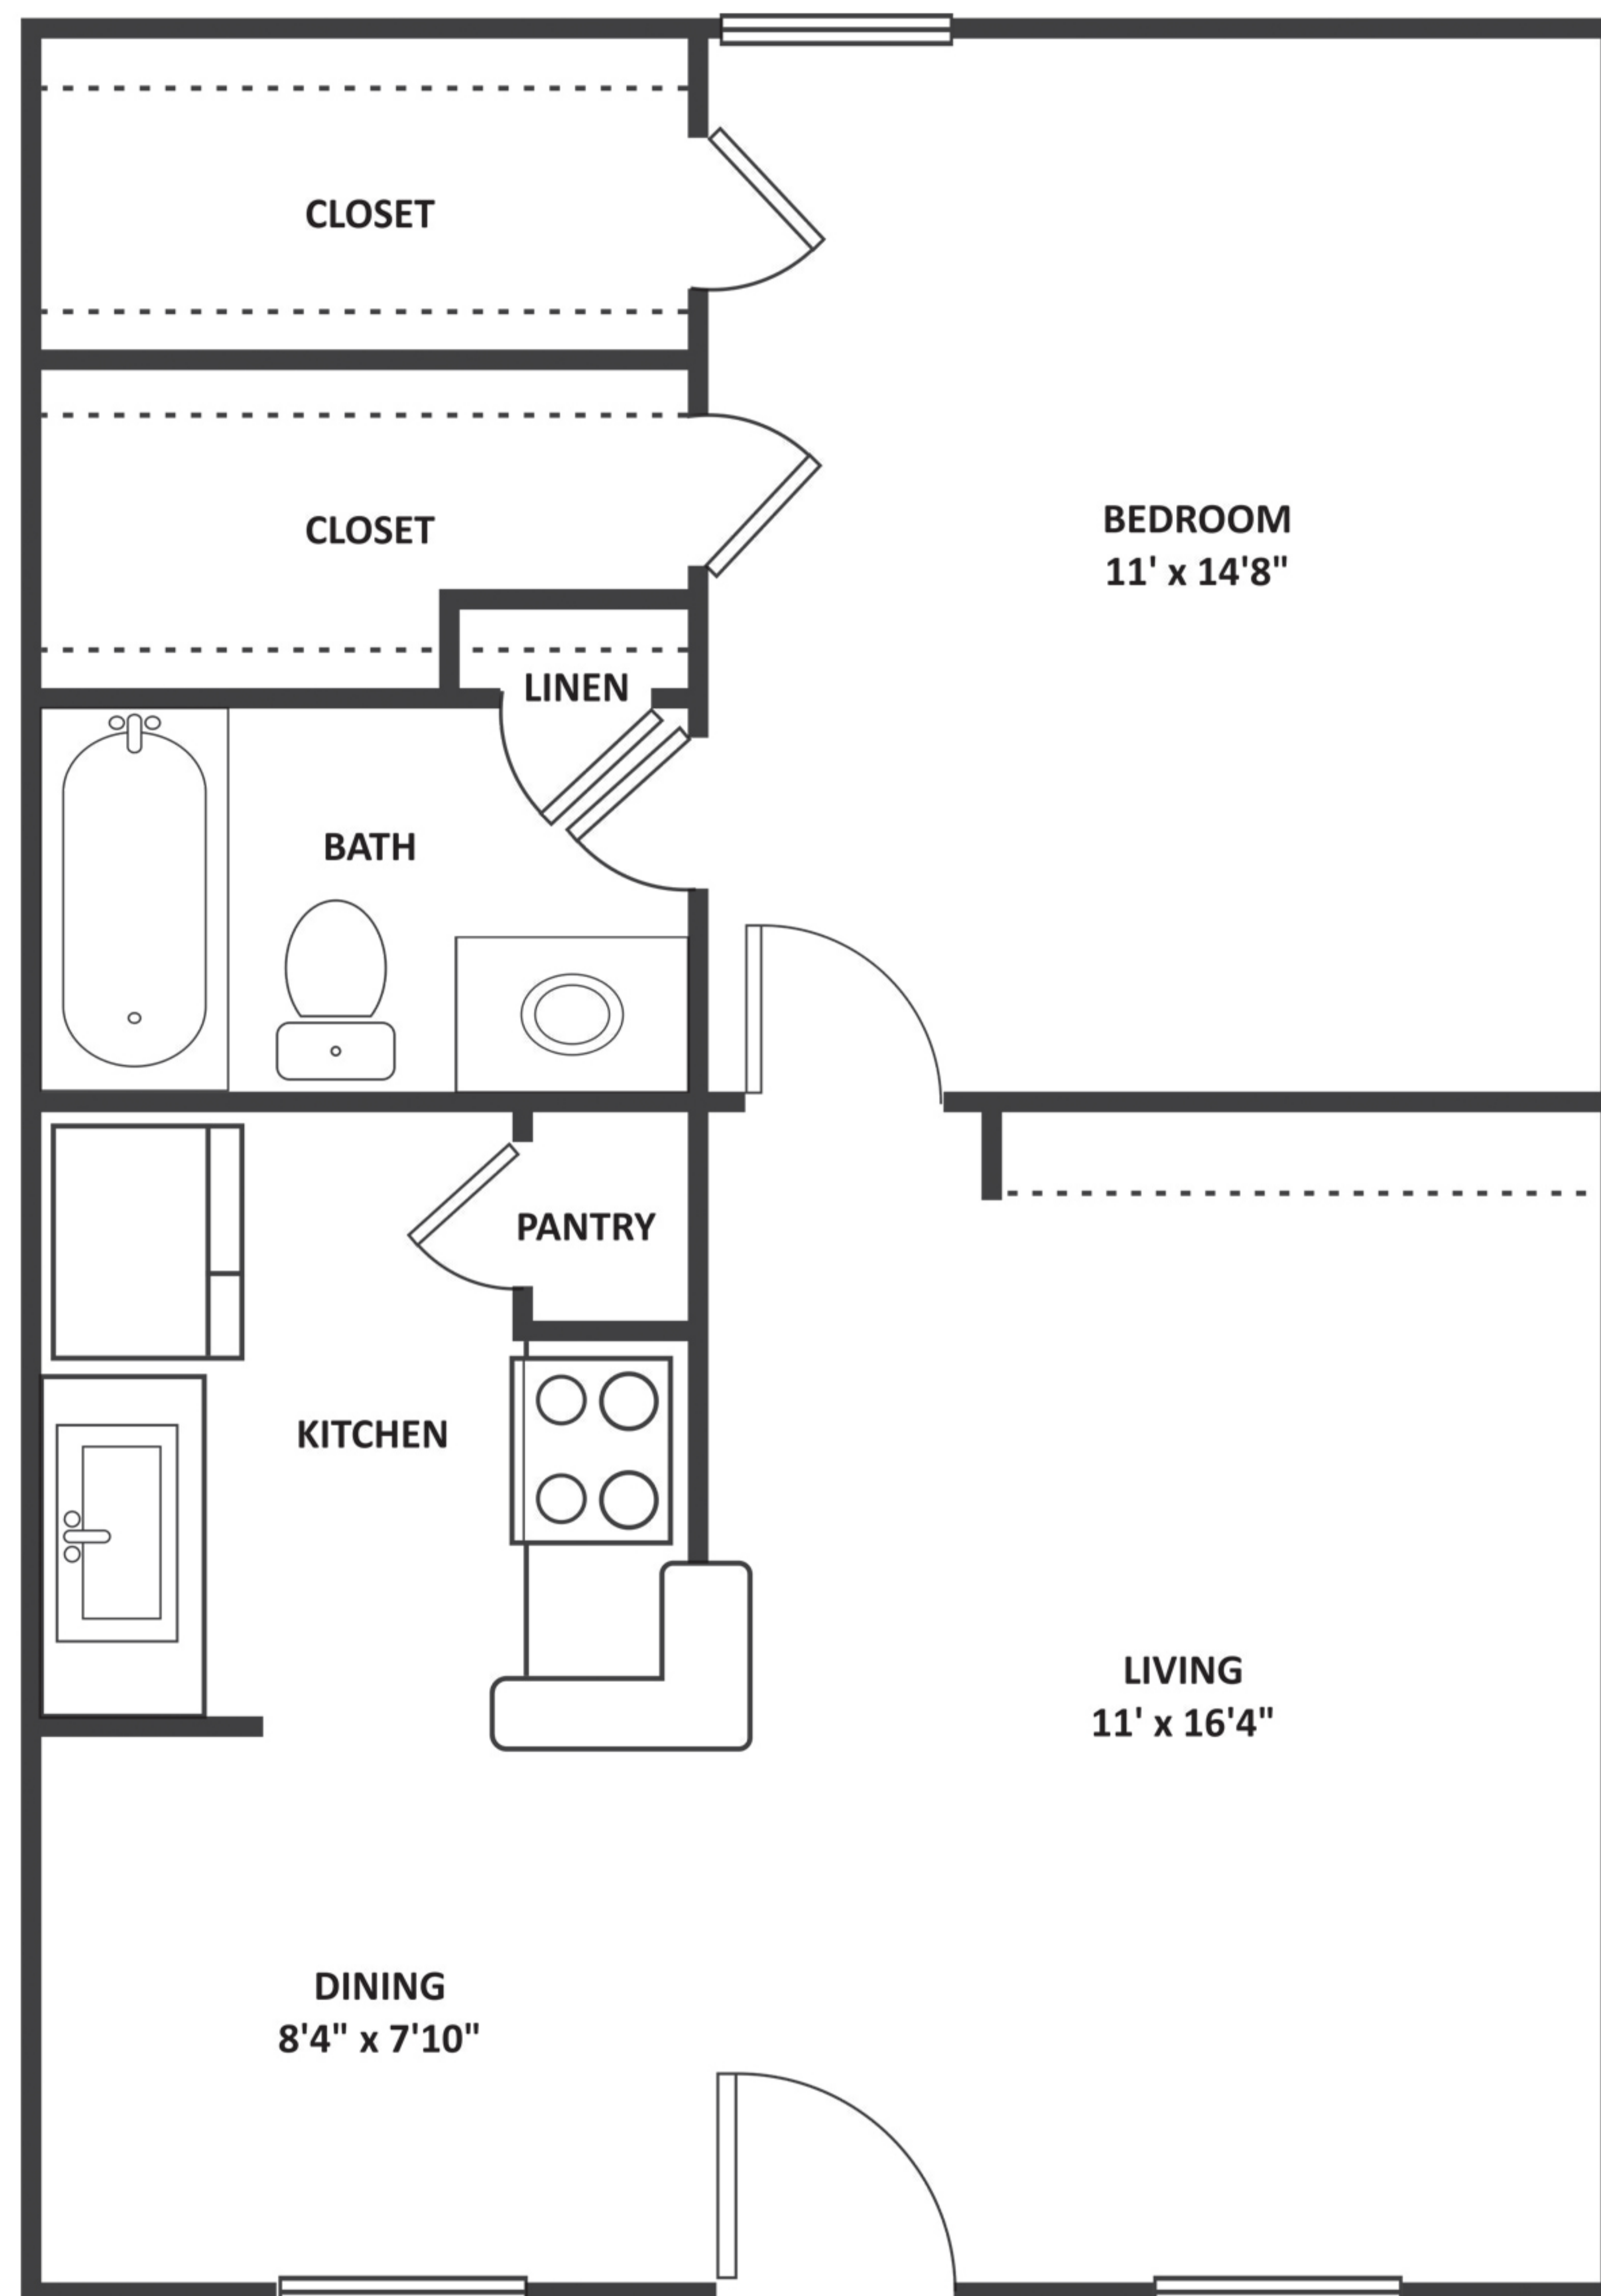

VISTA VERDE

Hacienda Verde

1 BED | 1 BATH | 660 SQ.FT

ALL DIMENSIONS AND SQUARE FOOTAGE ARE APPROXIMATE