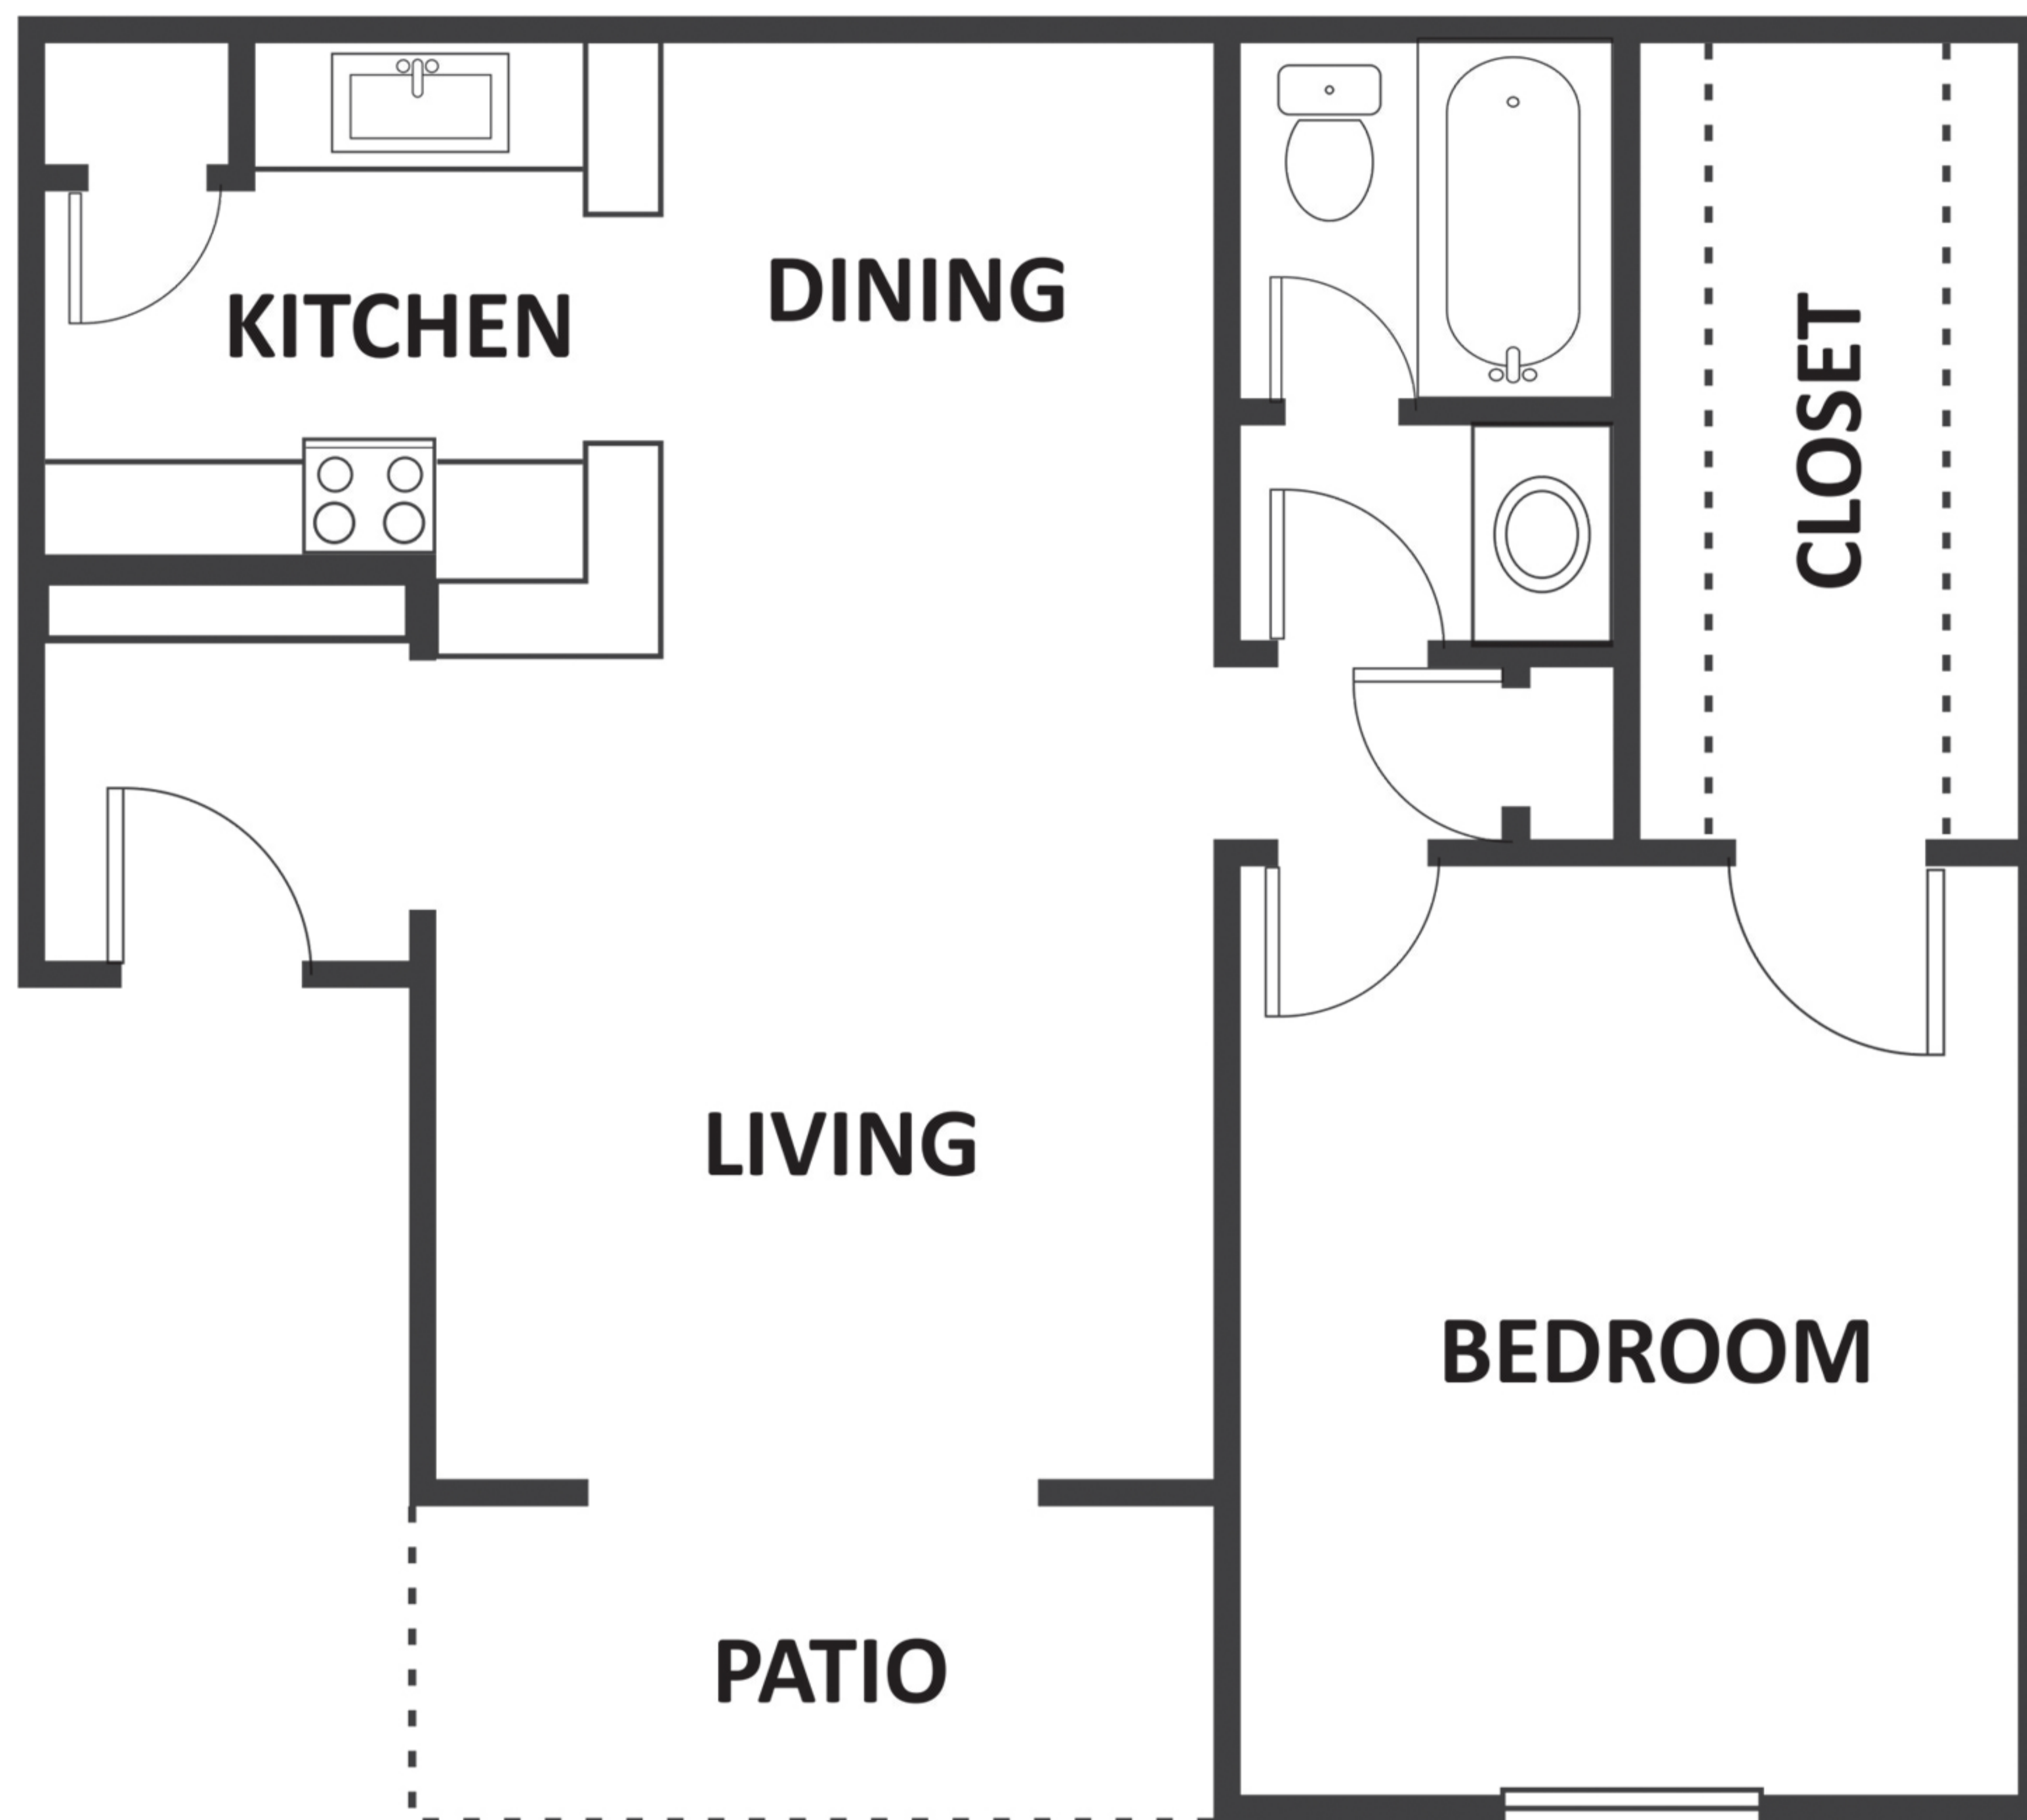

VERDE

SAVANNAH C

2 BED | 1 BATH | 850-900 SQ.FT

ALL DIMENSIONS AND SQUARE FOOTAGE ARE APPROXIMATE

VERDE

VerdeCommunities.com

VISTA VERDE

8601 Broadway Street
Houston, Texas 77061