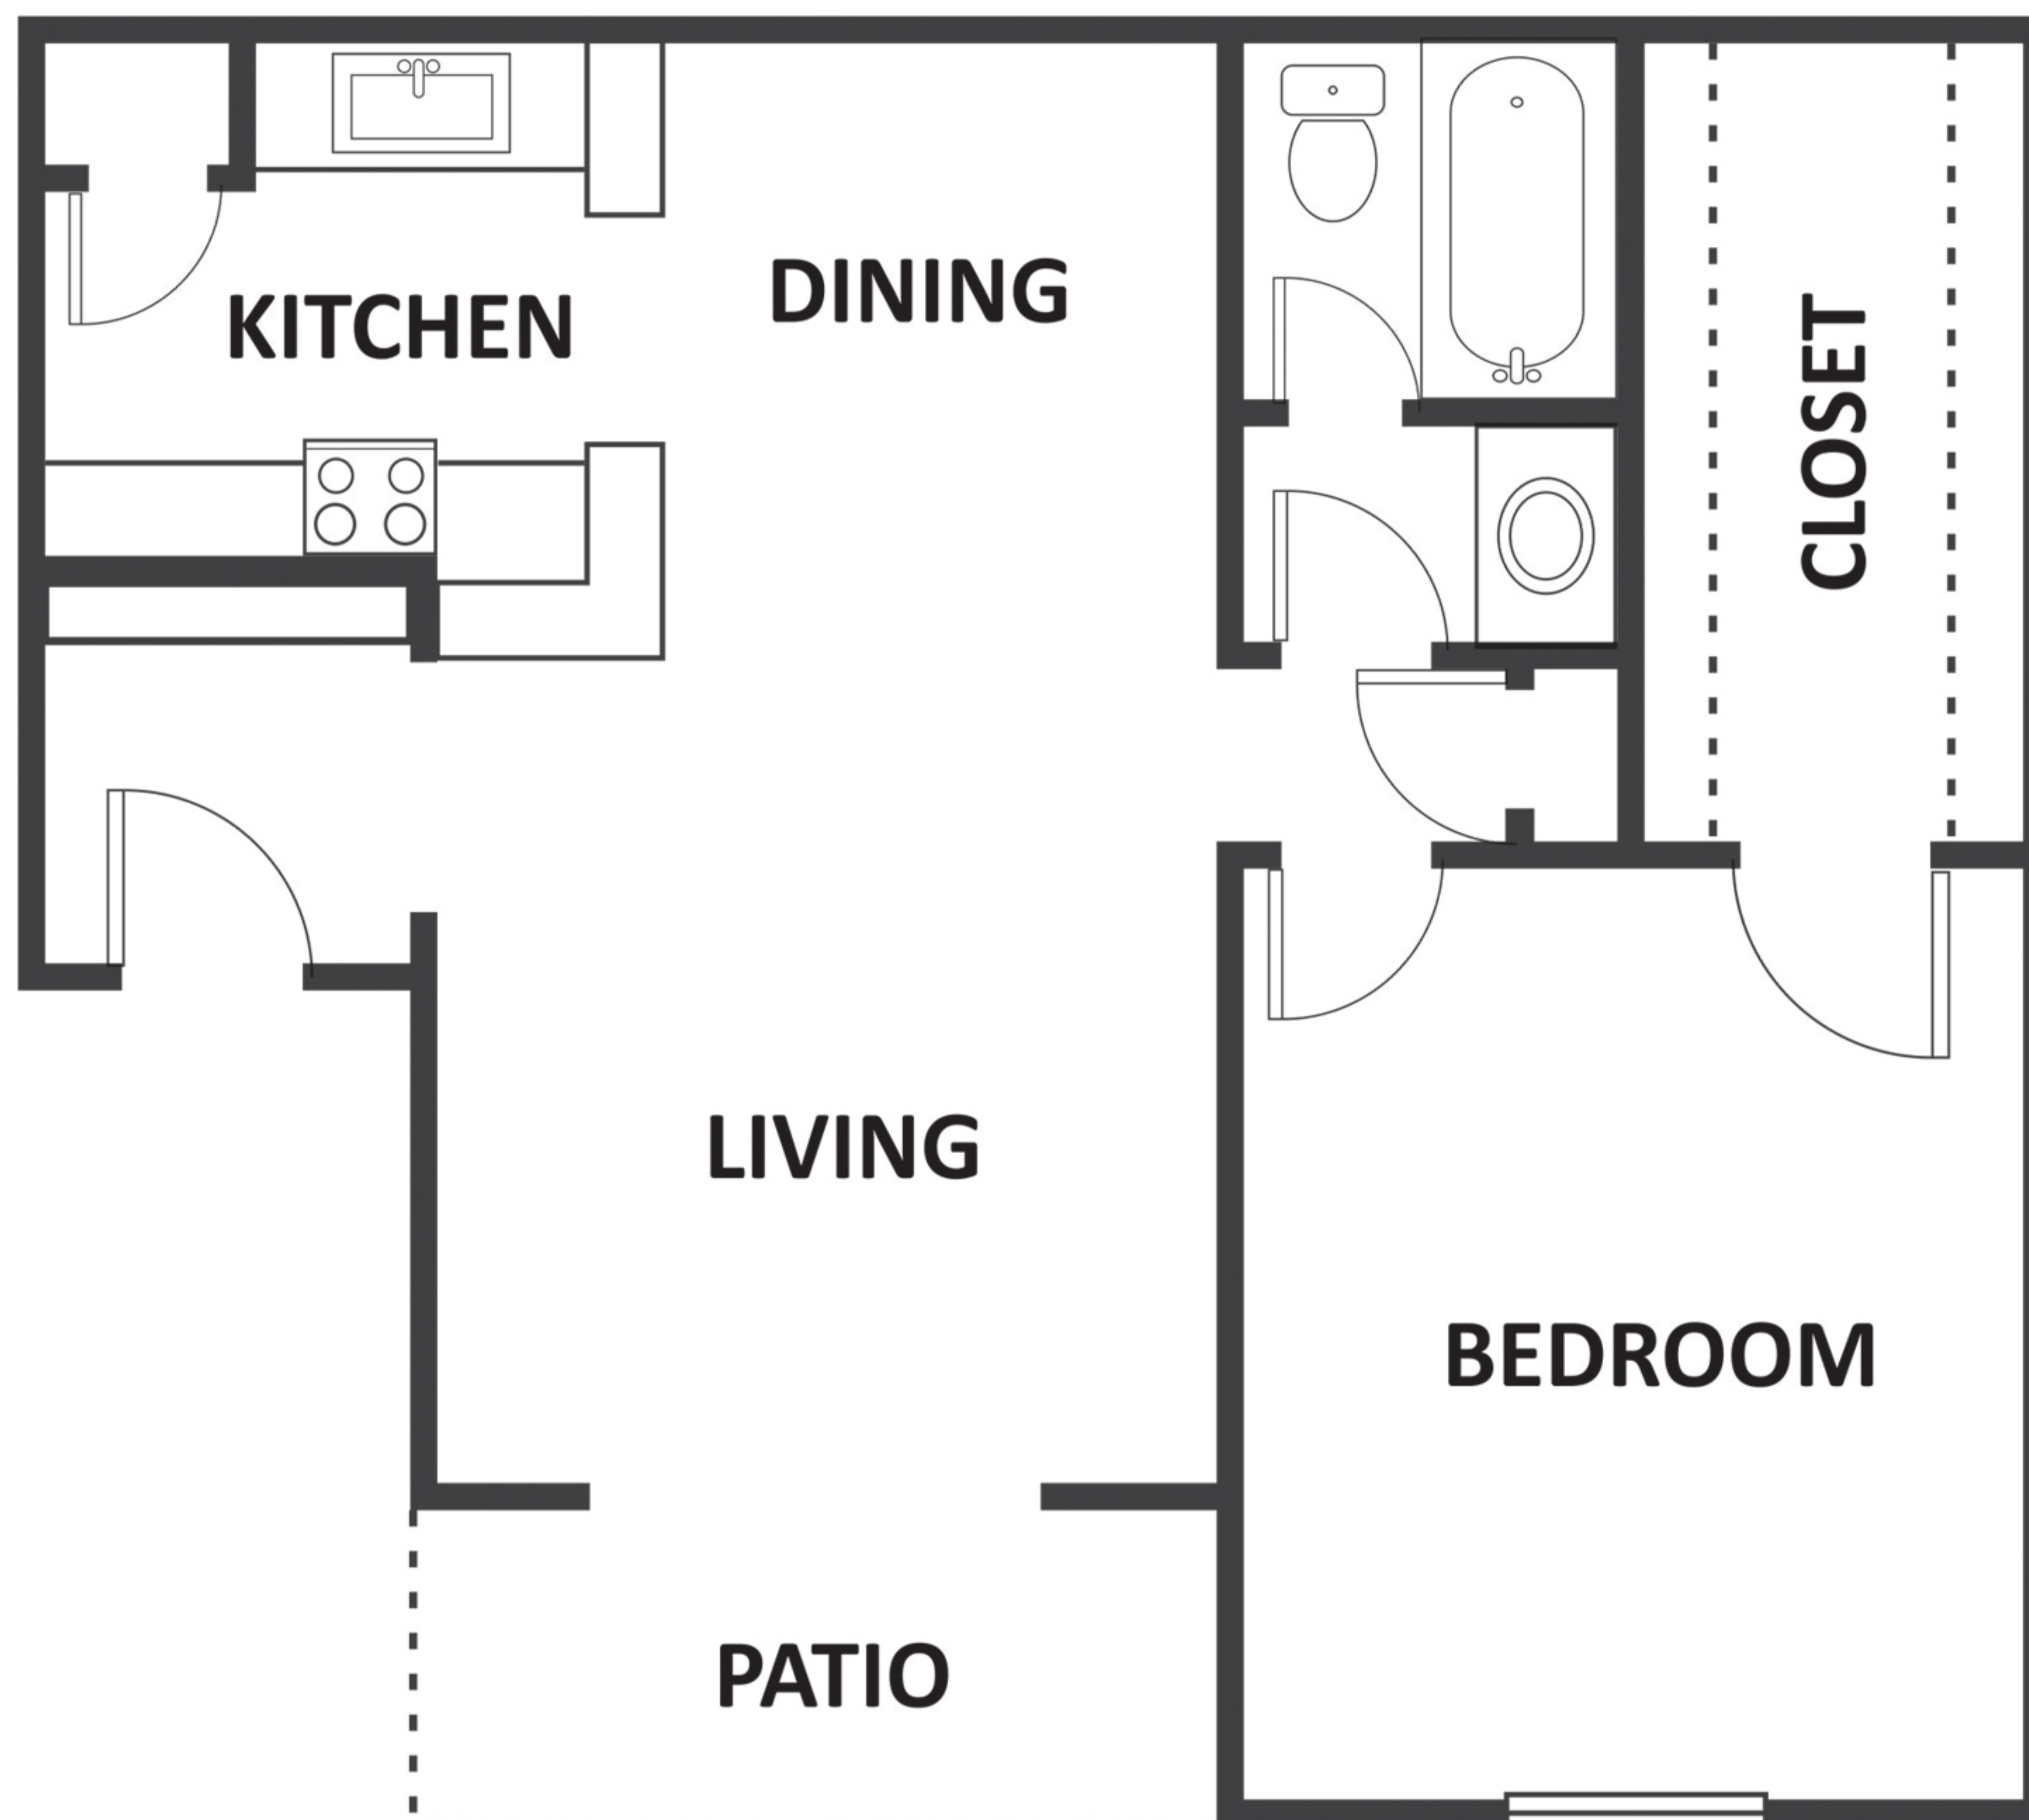

# SAVANNAH

## B

1 BED | 1 BATH | 713 SQ.FT

ALL DIMENSIONS AND SQUARE FOOTAGE ARE APPROXIMATE

VERDE

VerdeCommunities.com

VISTA VERDE  
8601 Broadway Street  
Houston, Texas 77061

ALTA VERDE  
281.619.8103  
713.644.1660  
vistaverde@VerdeCommunities.com  
8915 Glencrest Ave. Houston  
Texas 77061