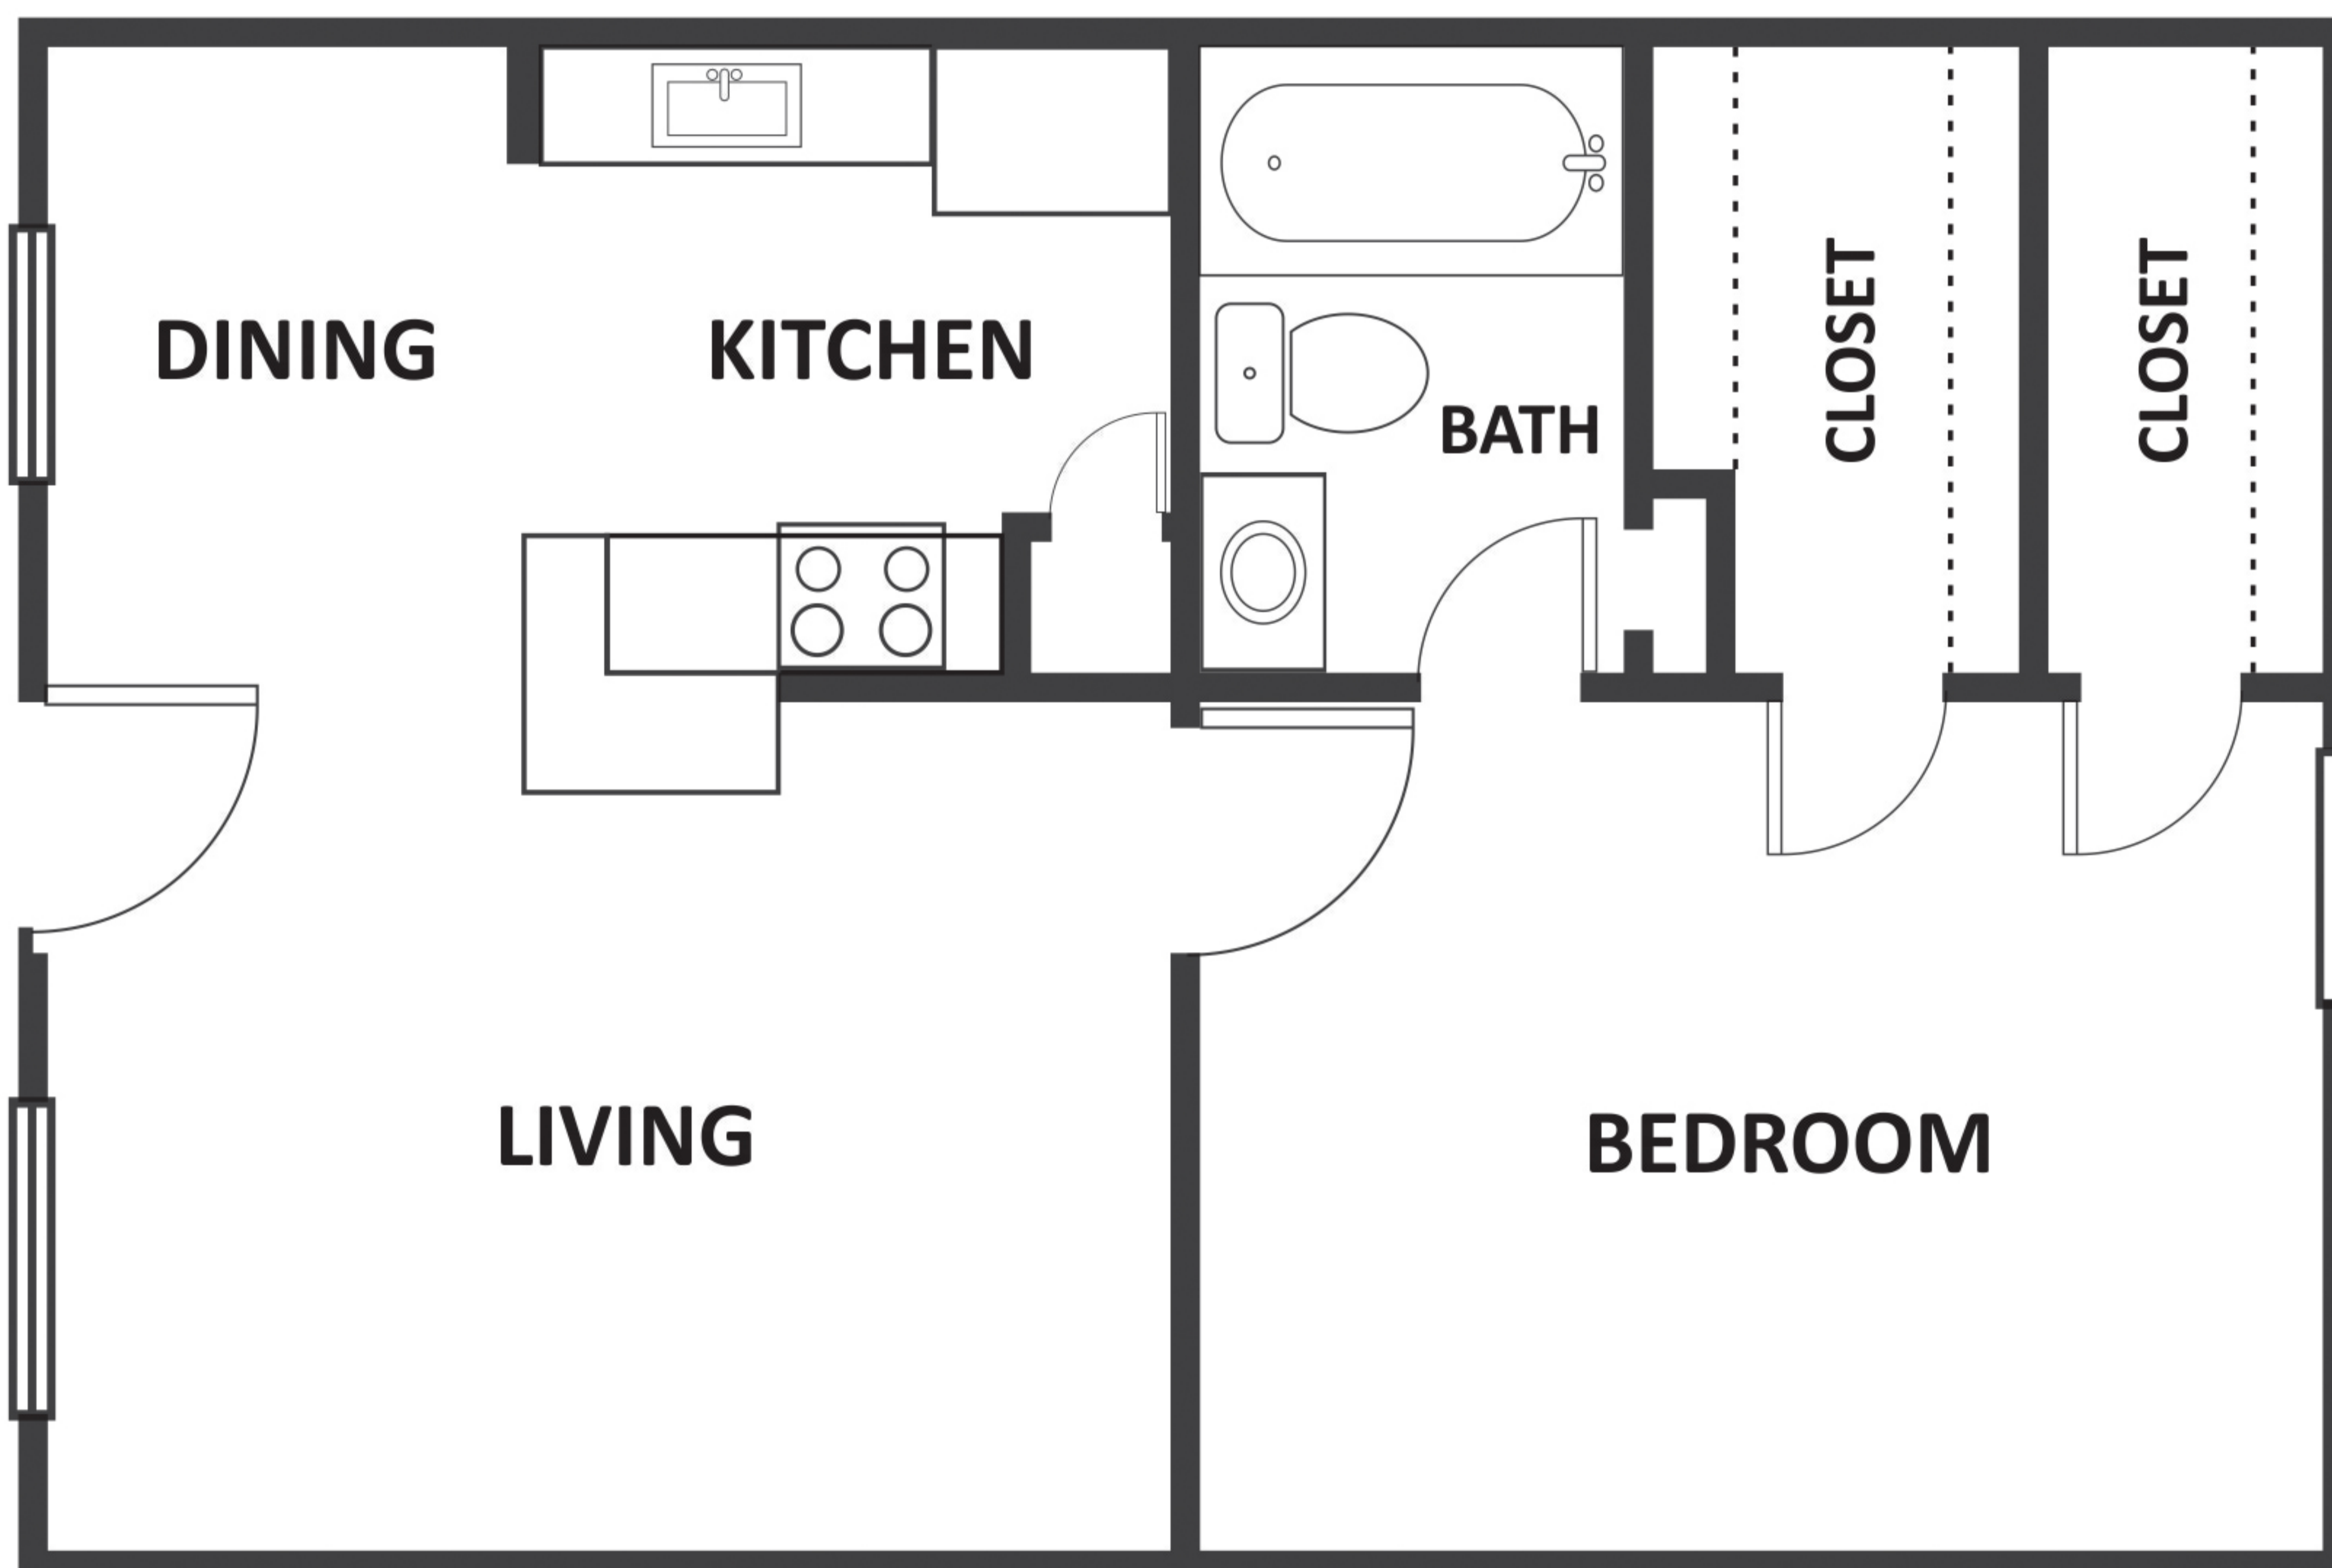

## A

1 BED | 1 BATH | 660 SQ.FT

ALL DIMENSIONS AND SQUARE FOOTAGE ARE APPROXIMATE

VERDE

VerdeCommunities.com