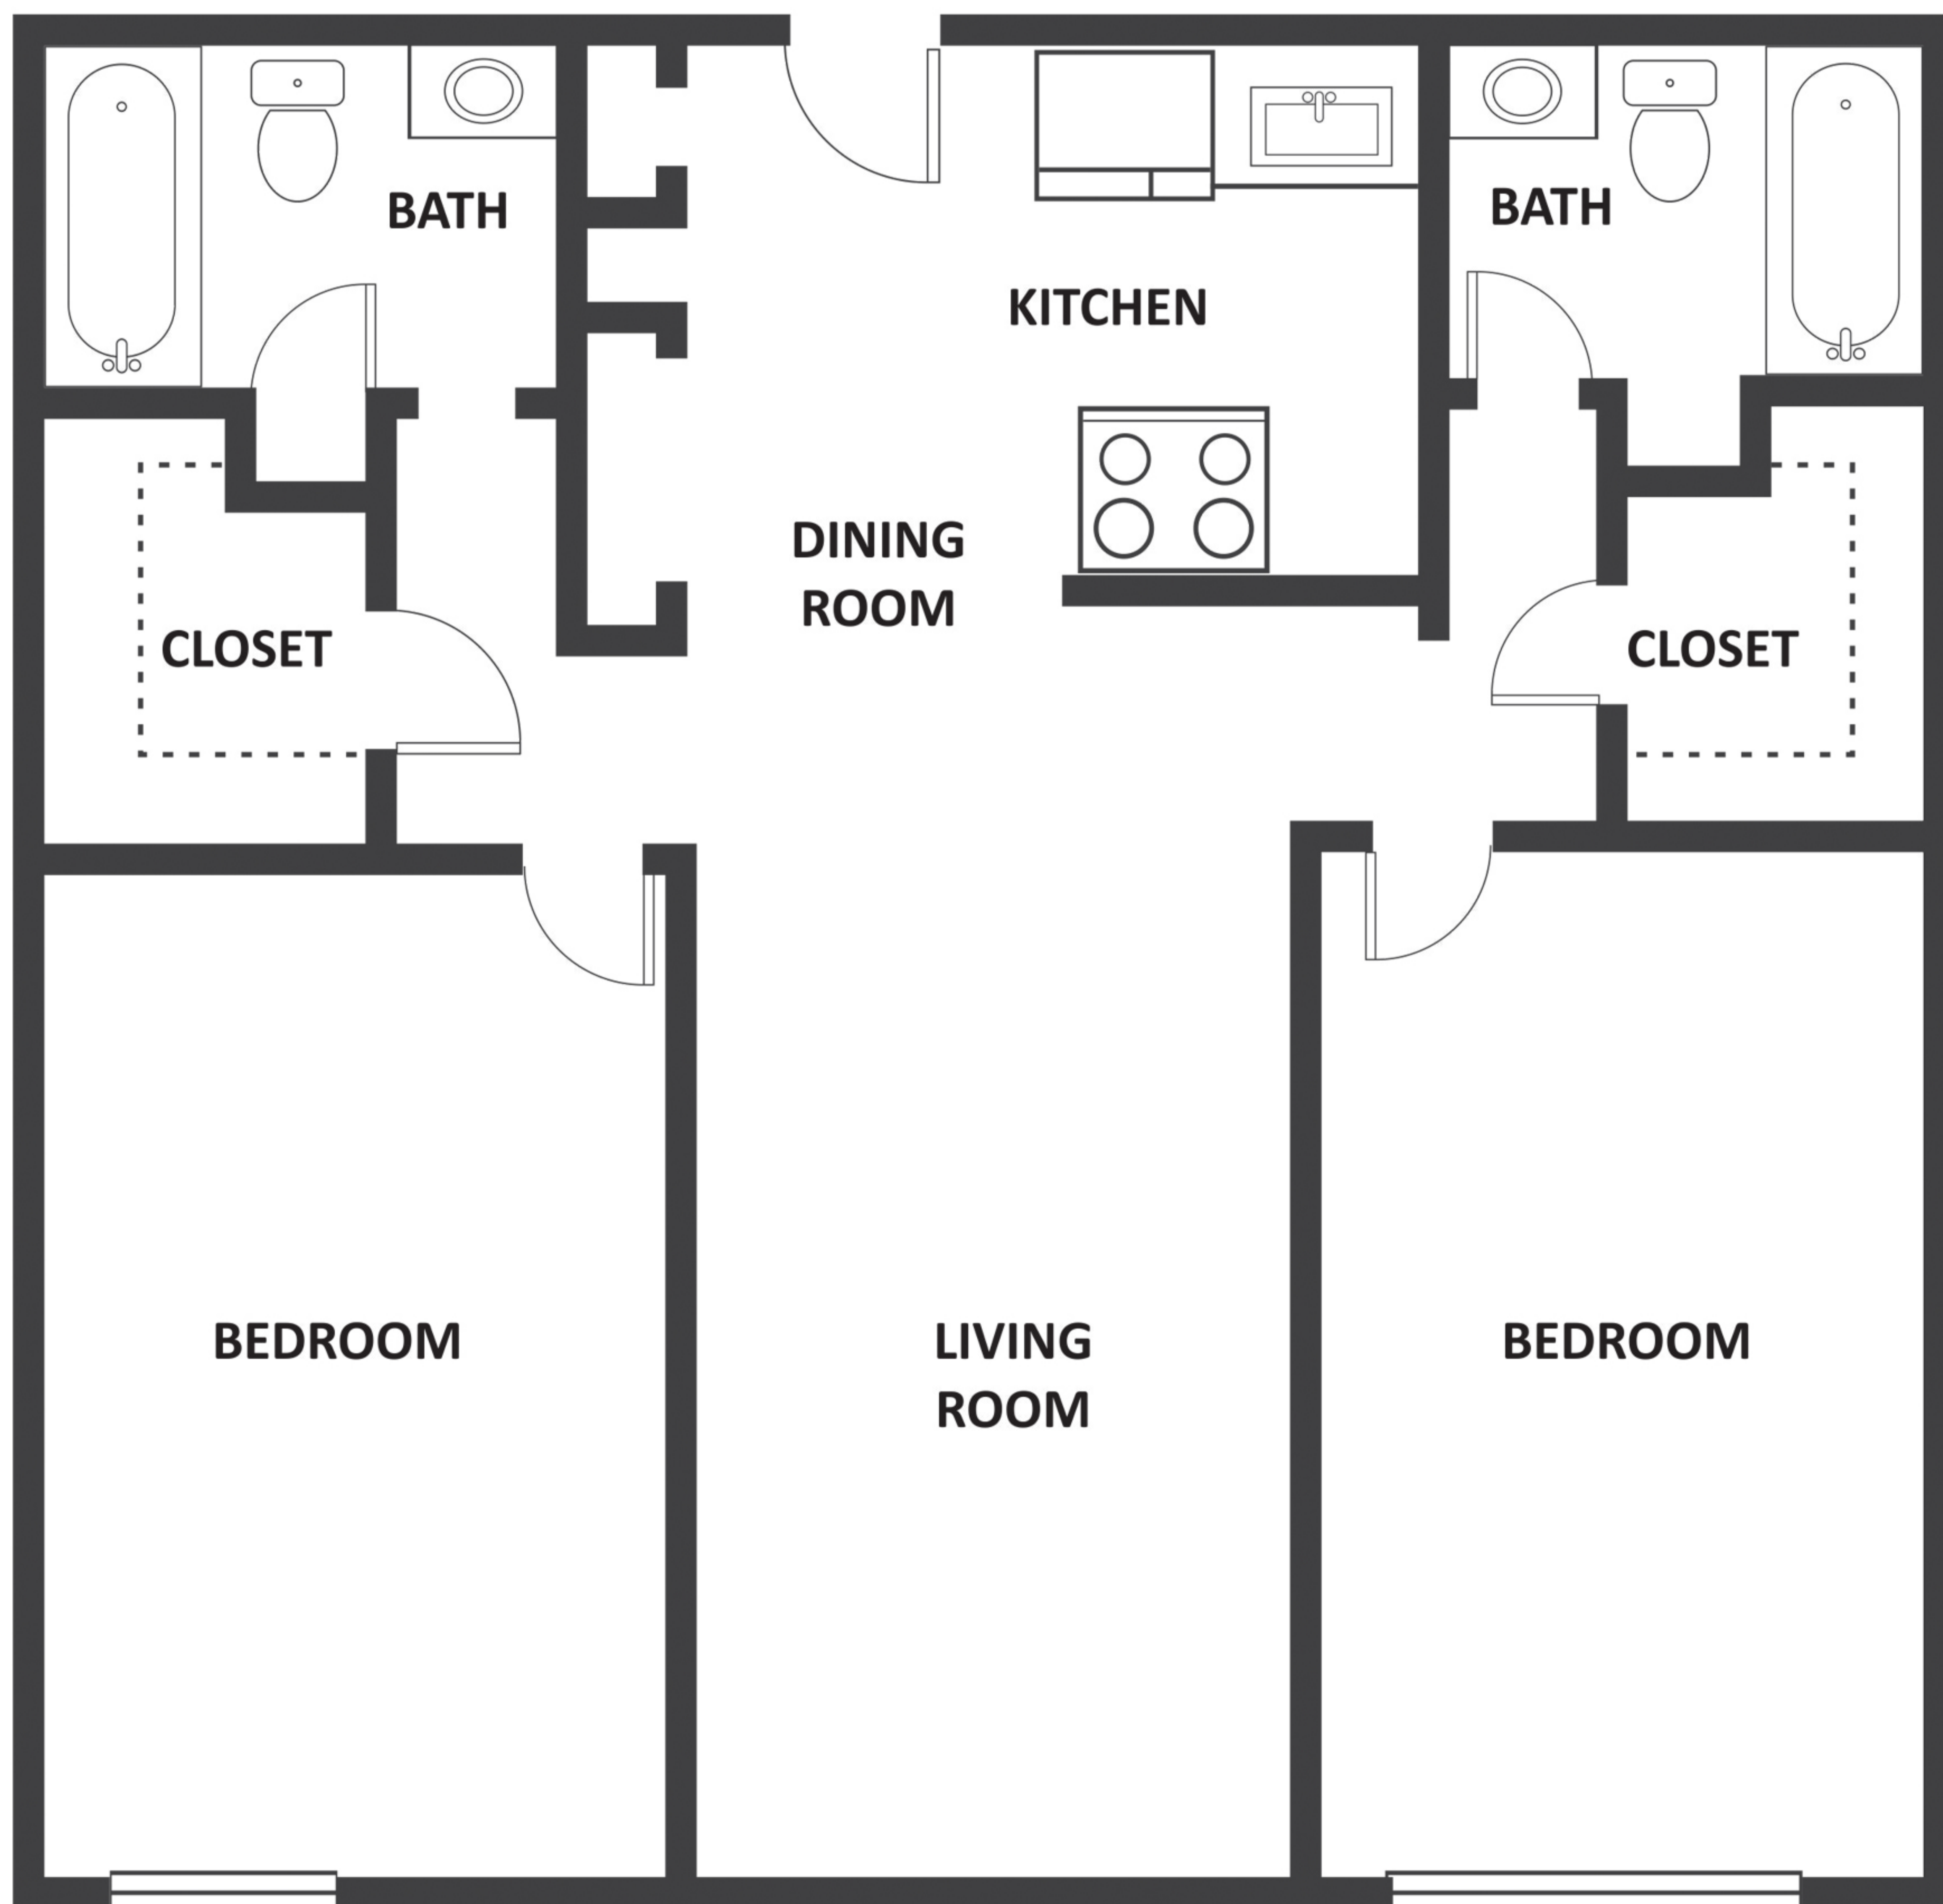

POINTE PLAZA

C2

2 BED | 1 BATH | 792 SQ.FT

ALL DIMENSIONS AND SQUARE FOOTAGE ARE APPROXIMATE

VISTA VERDE

8601 Broadway Street
Houston, Texas 77061

ALTA VERDE

281.619.8103
713.644.1660
vistaverde@VerdeCommunities.com
8915 Glencrest Ave. Houston
Texas 77061