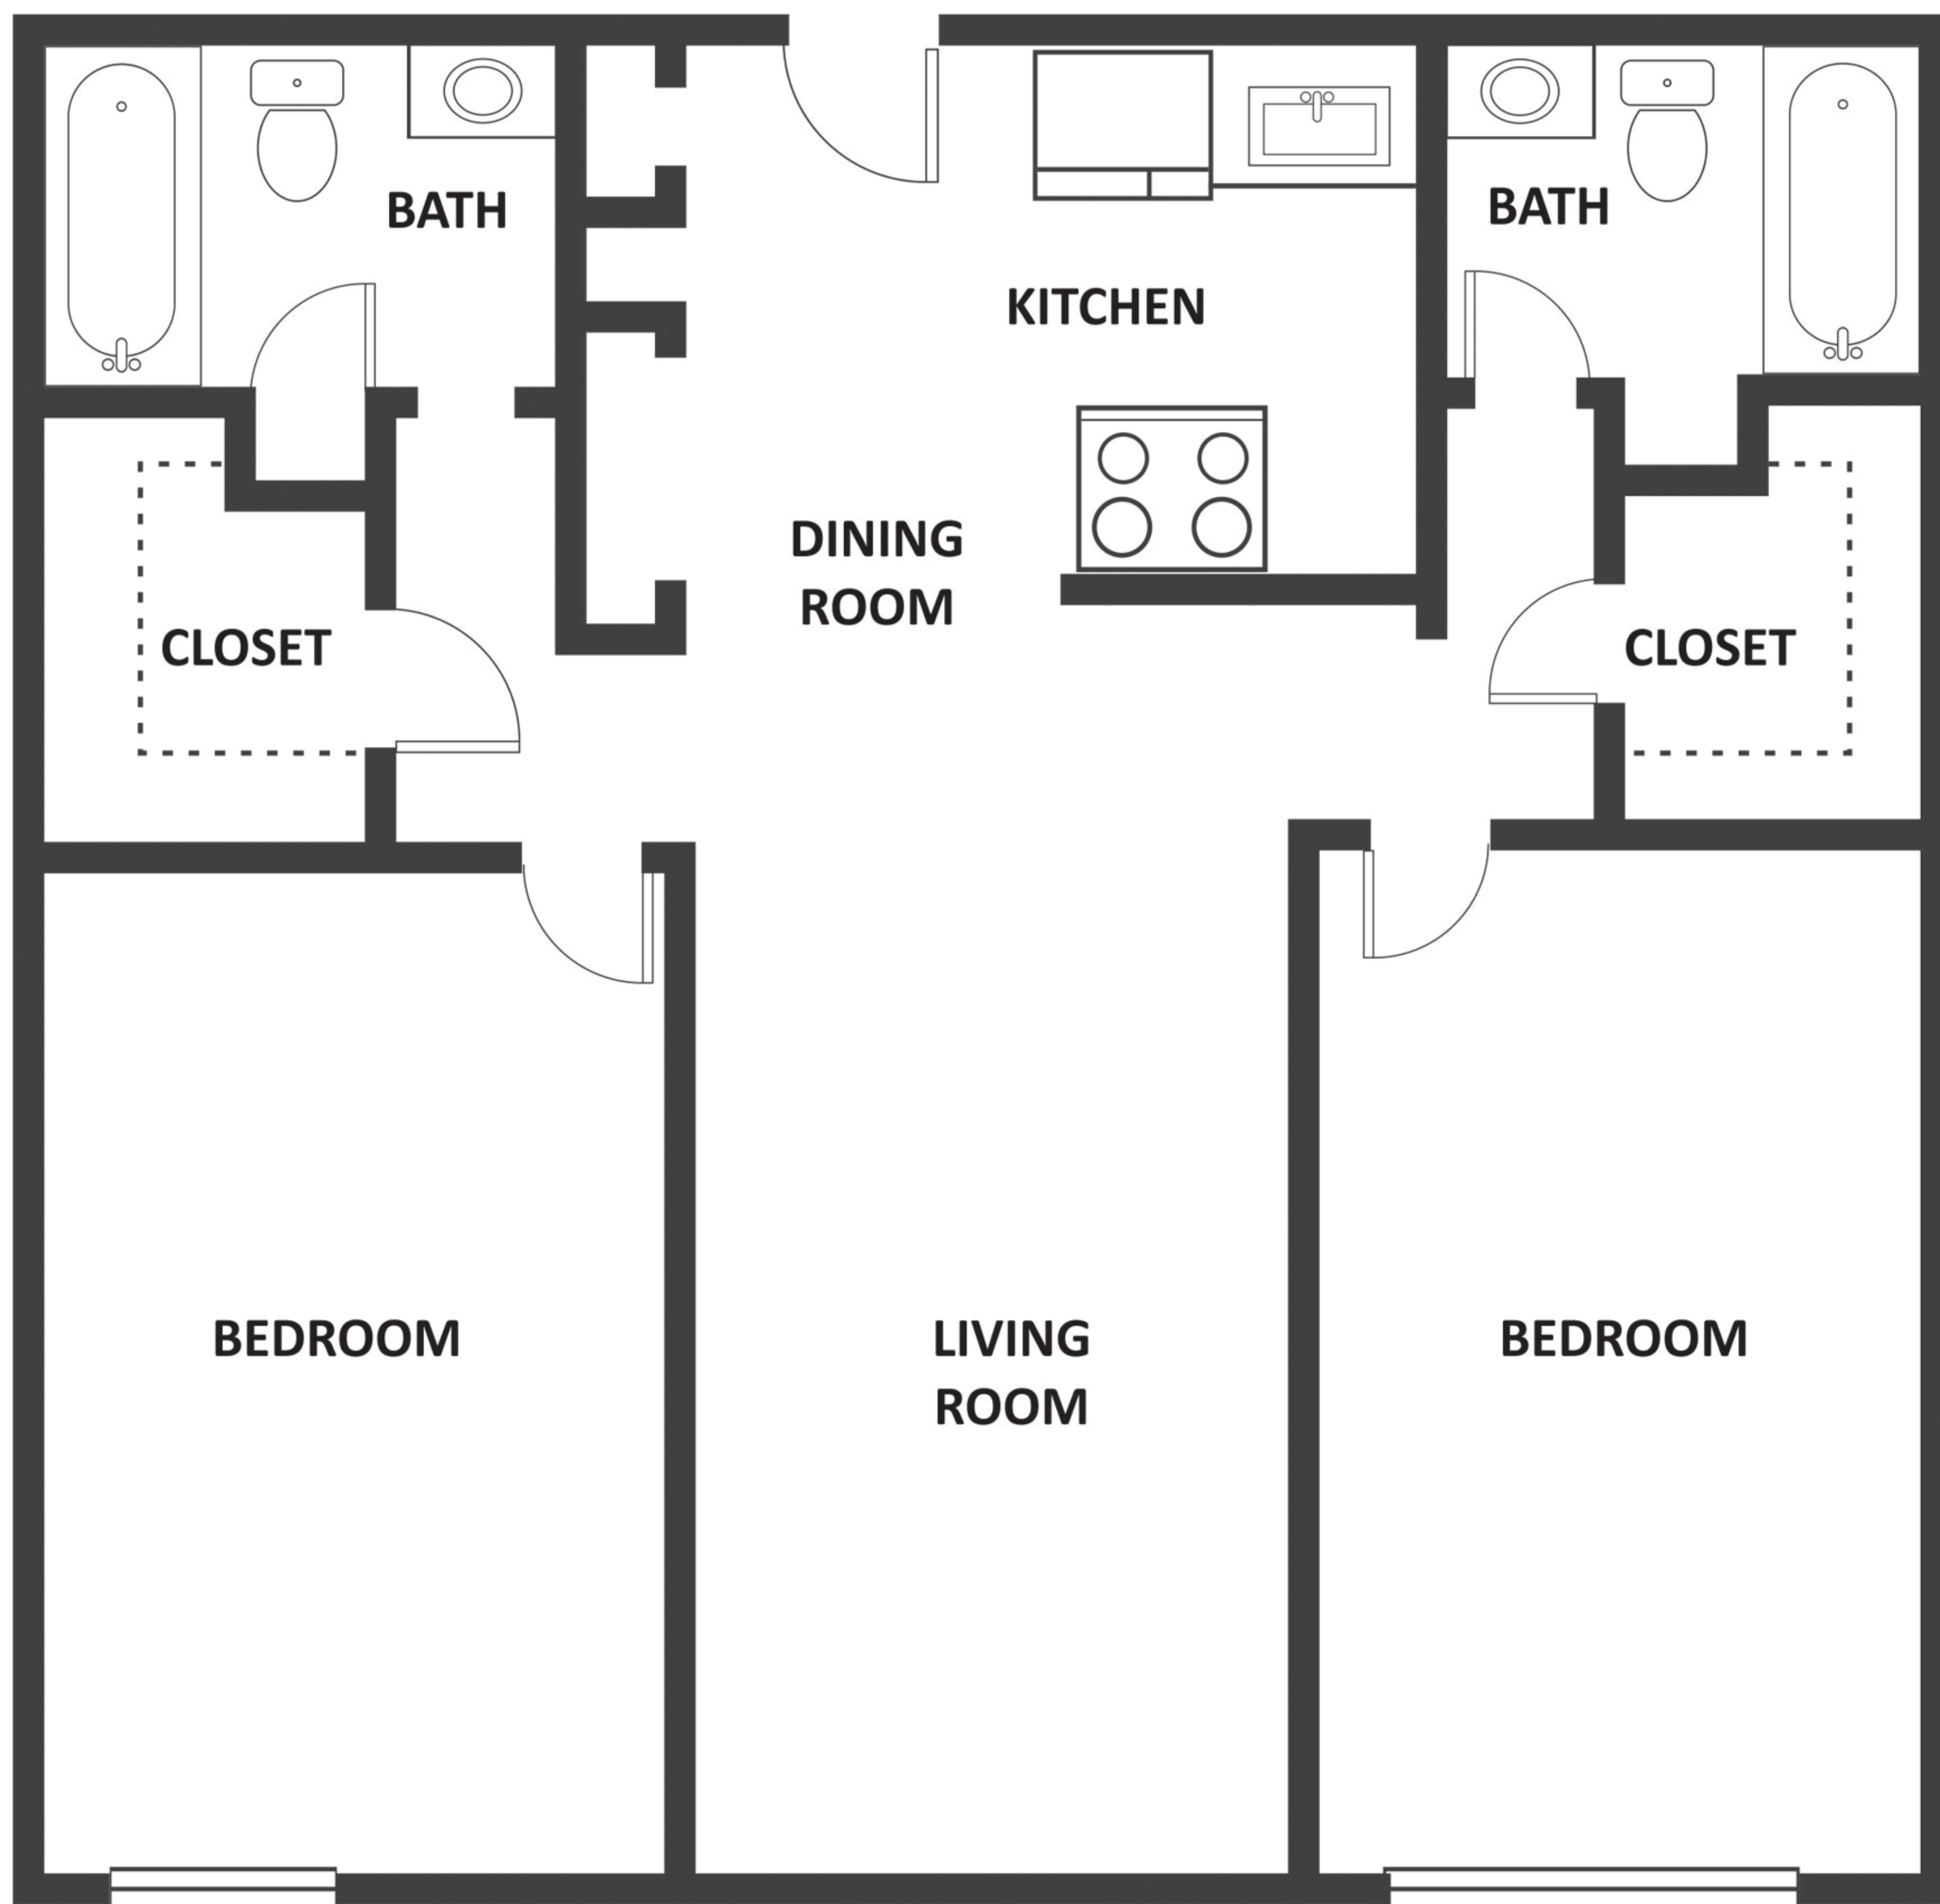

POINTE PLAZA

A1

1 BED | 1 BATH | 664 SQ.FT

ALL DIMENSIONS AND SQUARE FOOTAGE ARE APPROXIMATE

VISTA VERDE

8601 Broadway Street
Houston, Texas 77061

ALTA VERDE

281.619.8103
713.644.1660
vistaverde@VerdeCommunities.com
8915 Glencrest Ave. Houston
Texas 77061