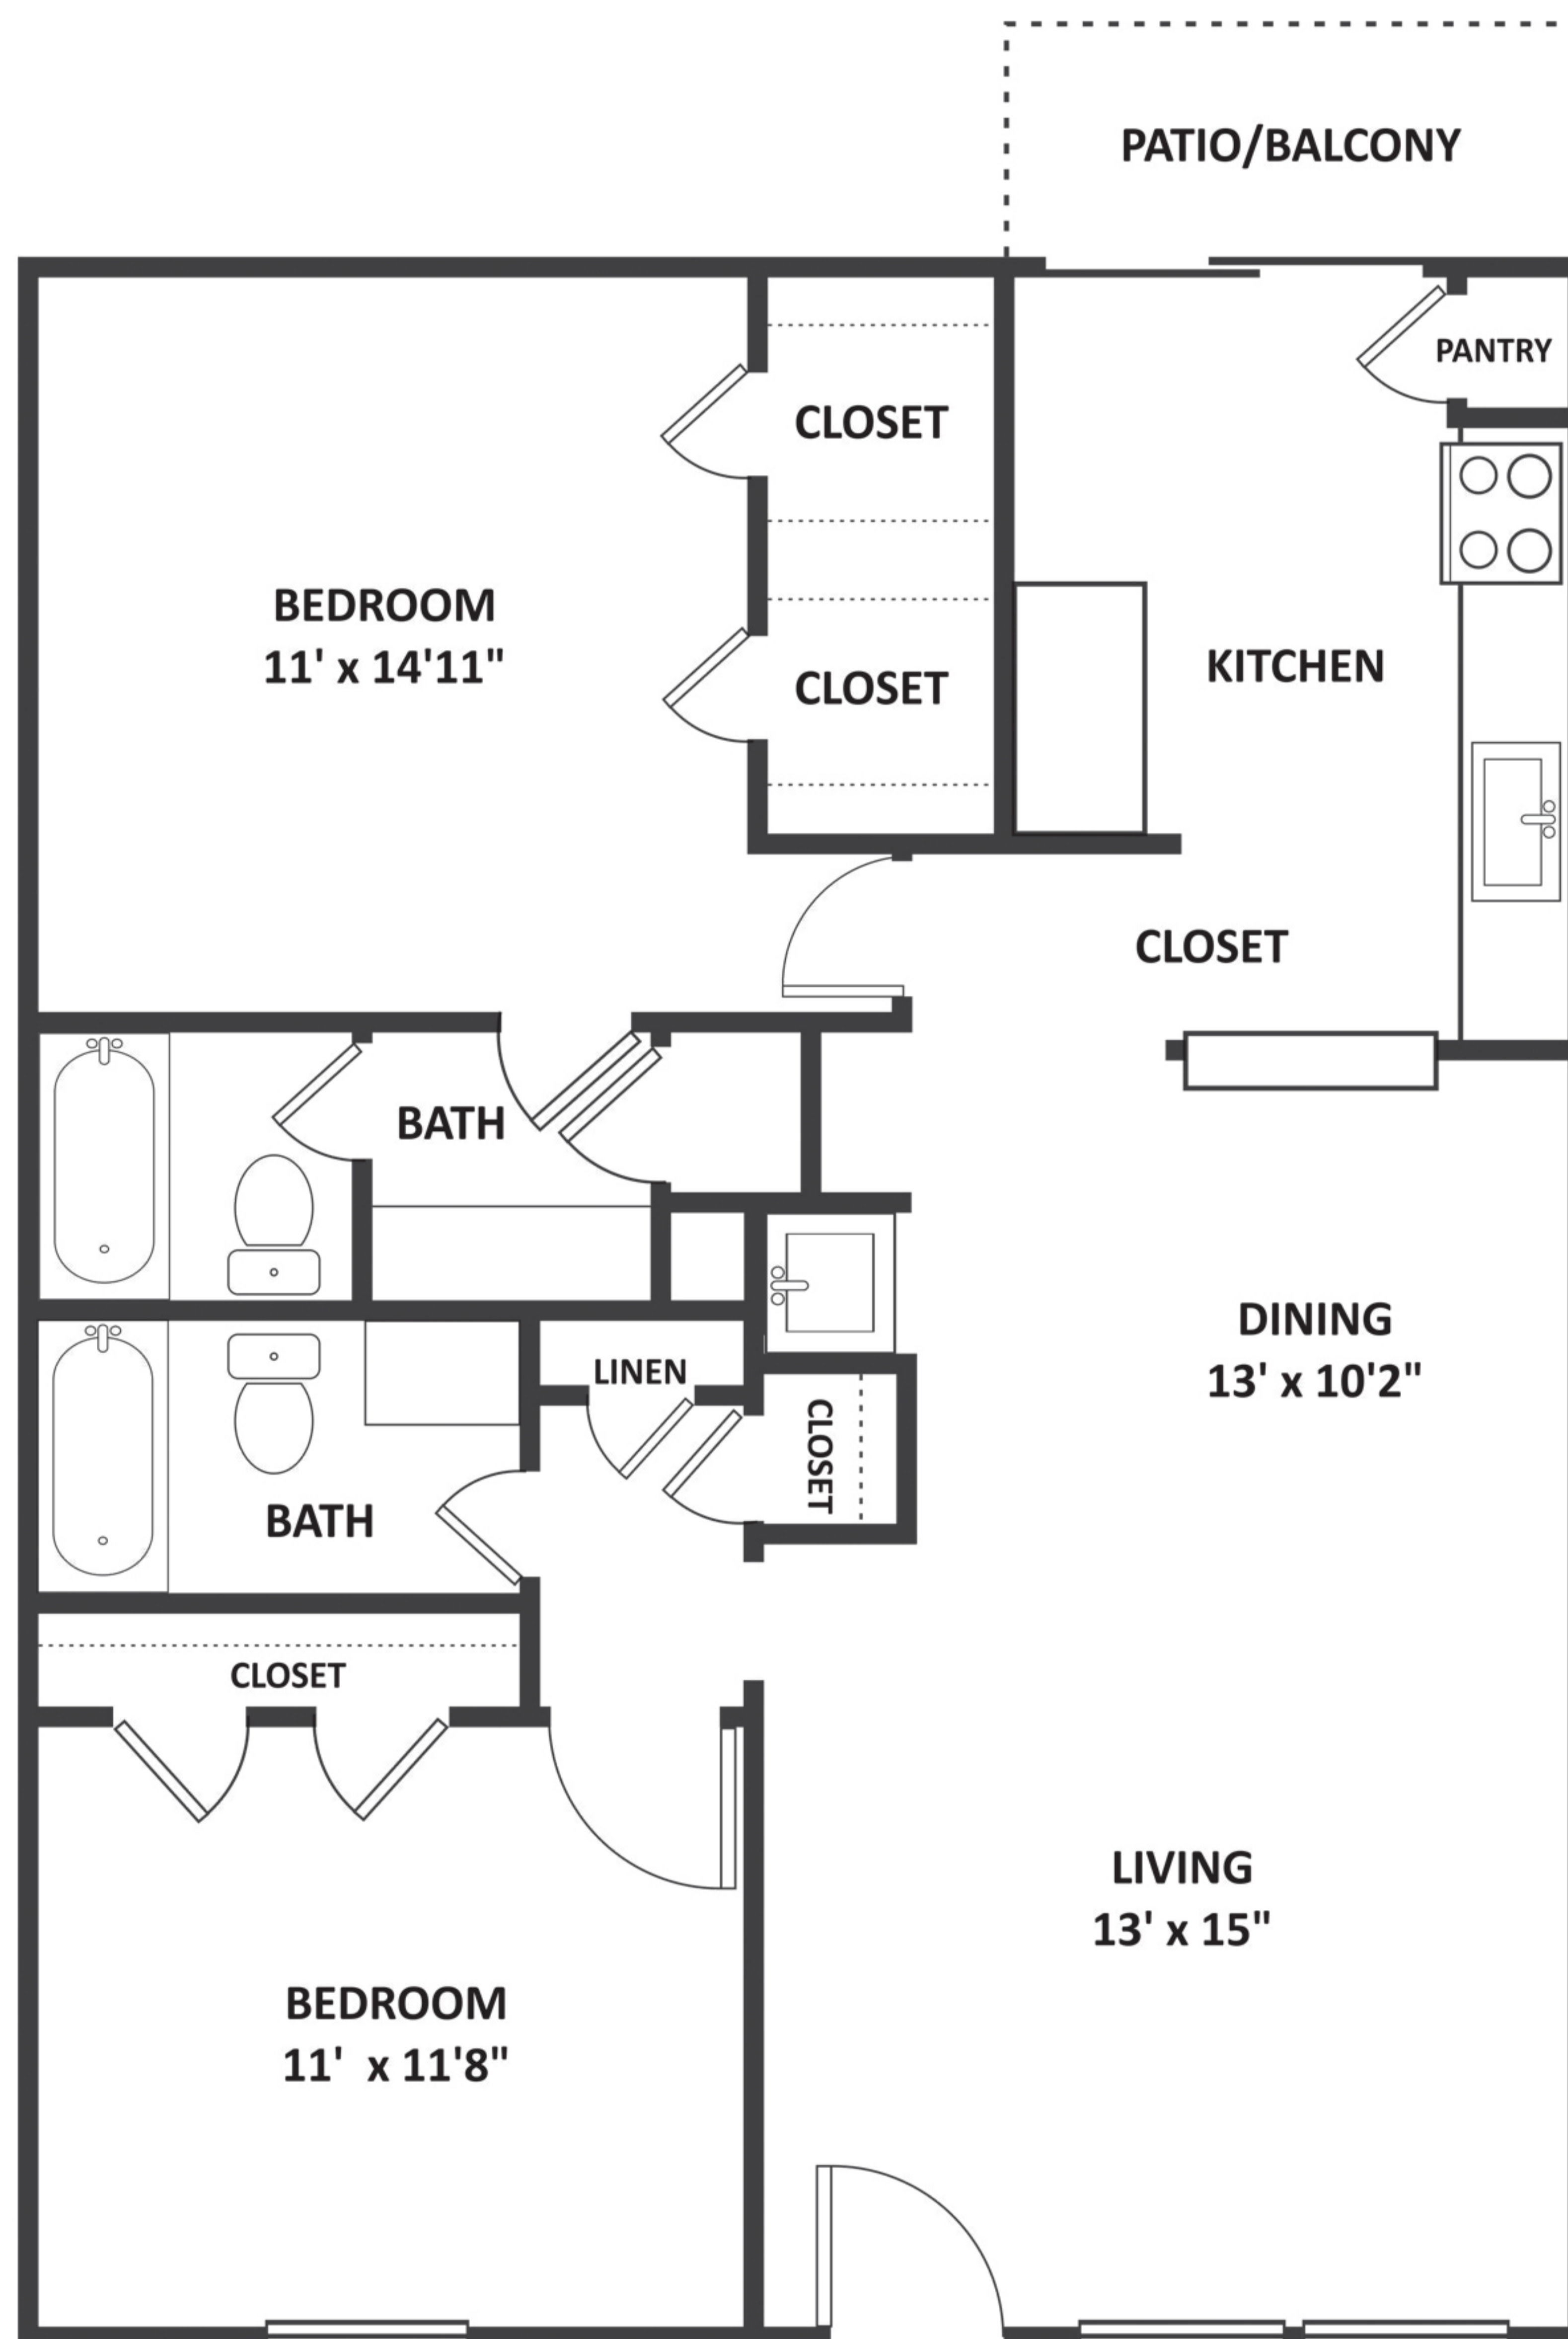

## Vista Verde

2 BED | 2 BATH | 1050 SQ.FT

ALL DIMENSIONS AND SQUARE FOOTAGE ARE APPROXIMATE

**VISTA VERDE**

8601 Broadway Street  
Houston, Texas 77061

**ALTA VERDE**

281.619.8103  
713.644.1660  
vistaverde@VerdeCommunities.com  
8915 Glencrest Ave. Houston  
Texas 77061