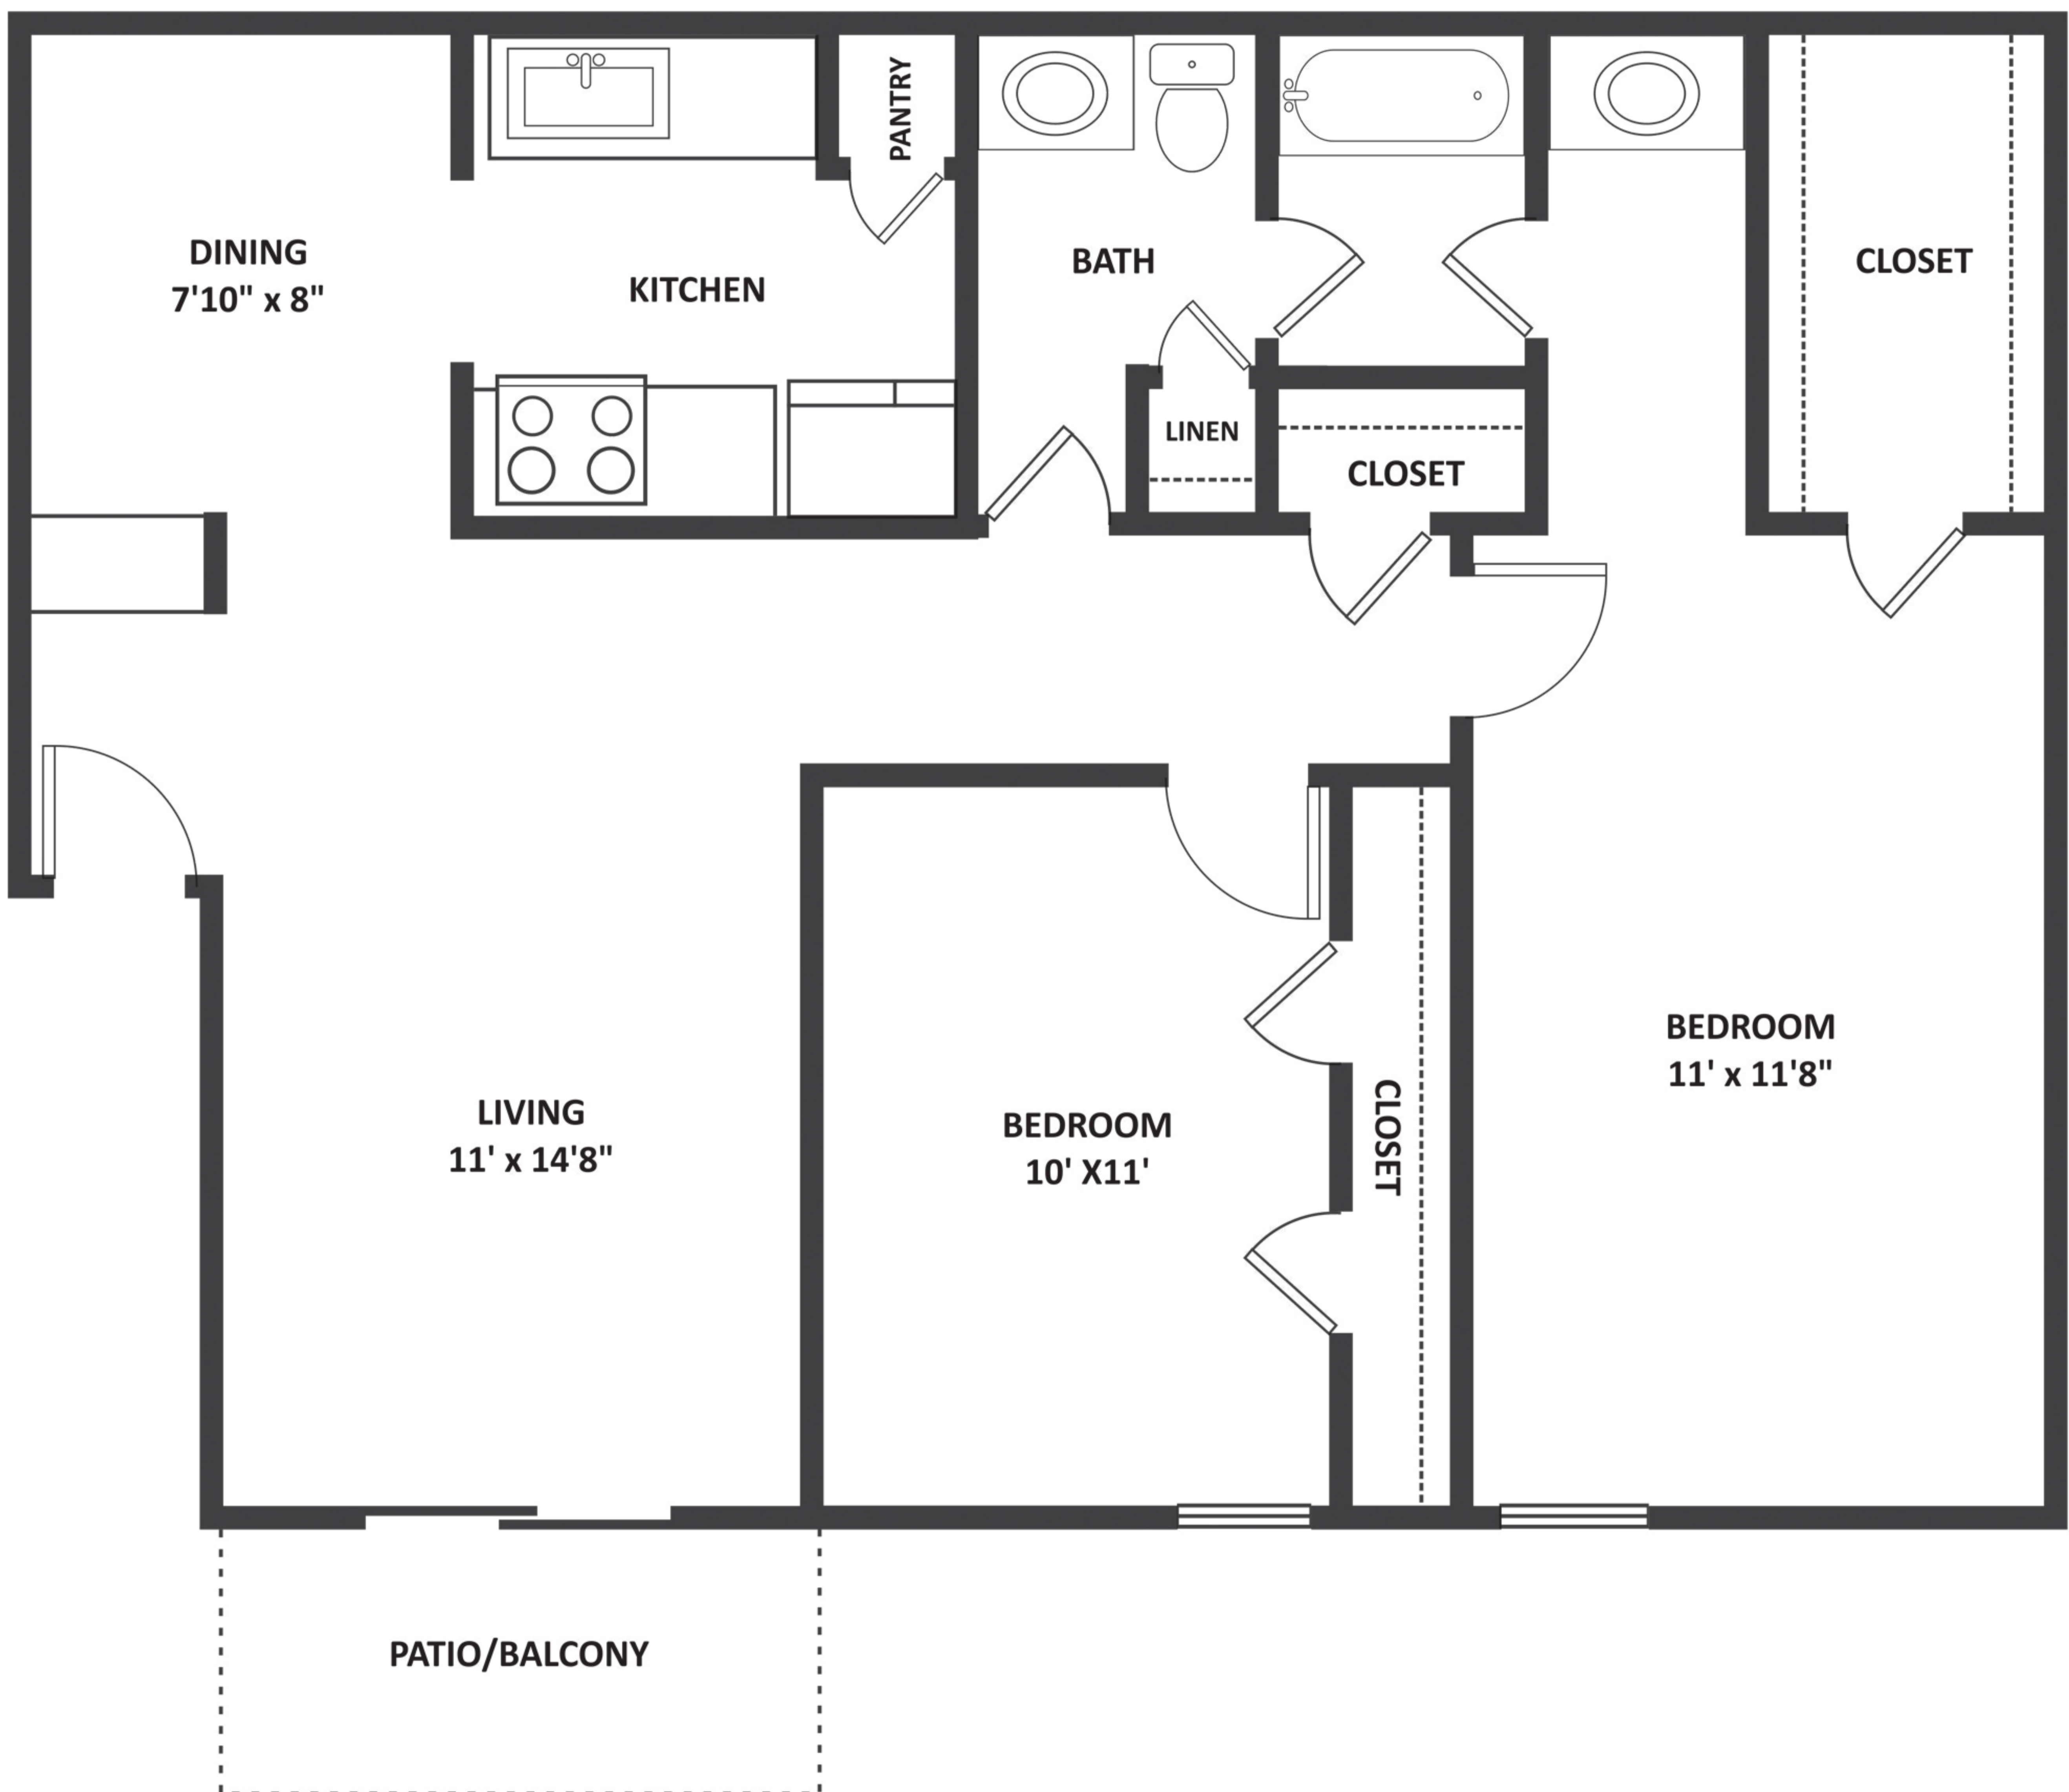

VISTA VERDE

Vista Mar

2 BED | 1 BATH | 887 SQ.FT

ALL DIMENSIONS AND SQUARE FOOTAGE ARE APPROXIMATE

VISTA VERDE

8601 Broadway Street
Houston, Texas 77061

ALTA VERDE

281.619.8103
713.644.1660
vistaverde@VerdeCommunities.com
8915 Glencrest Ave. Houston
Texas 77061