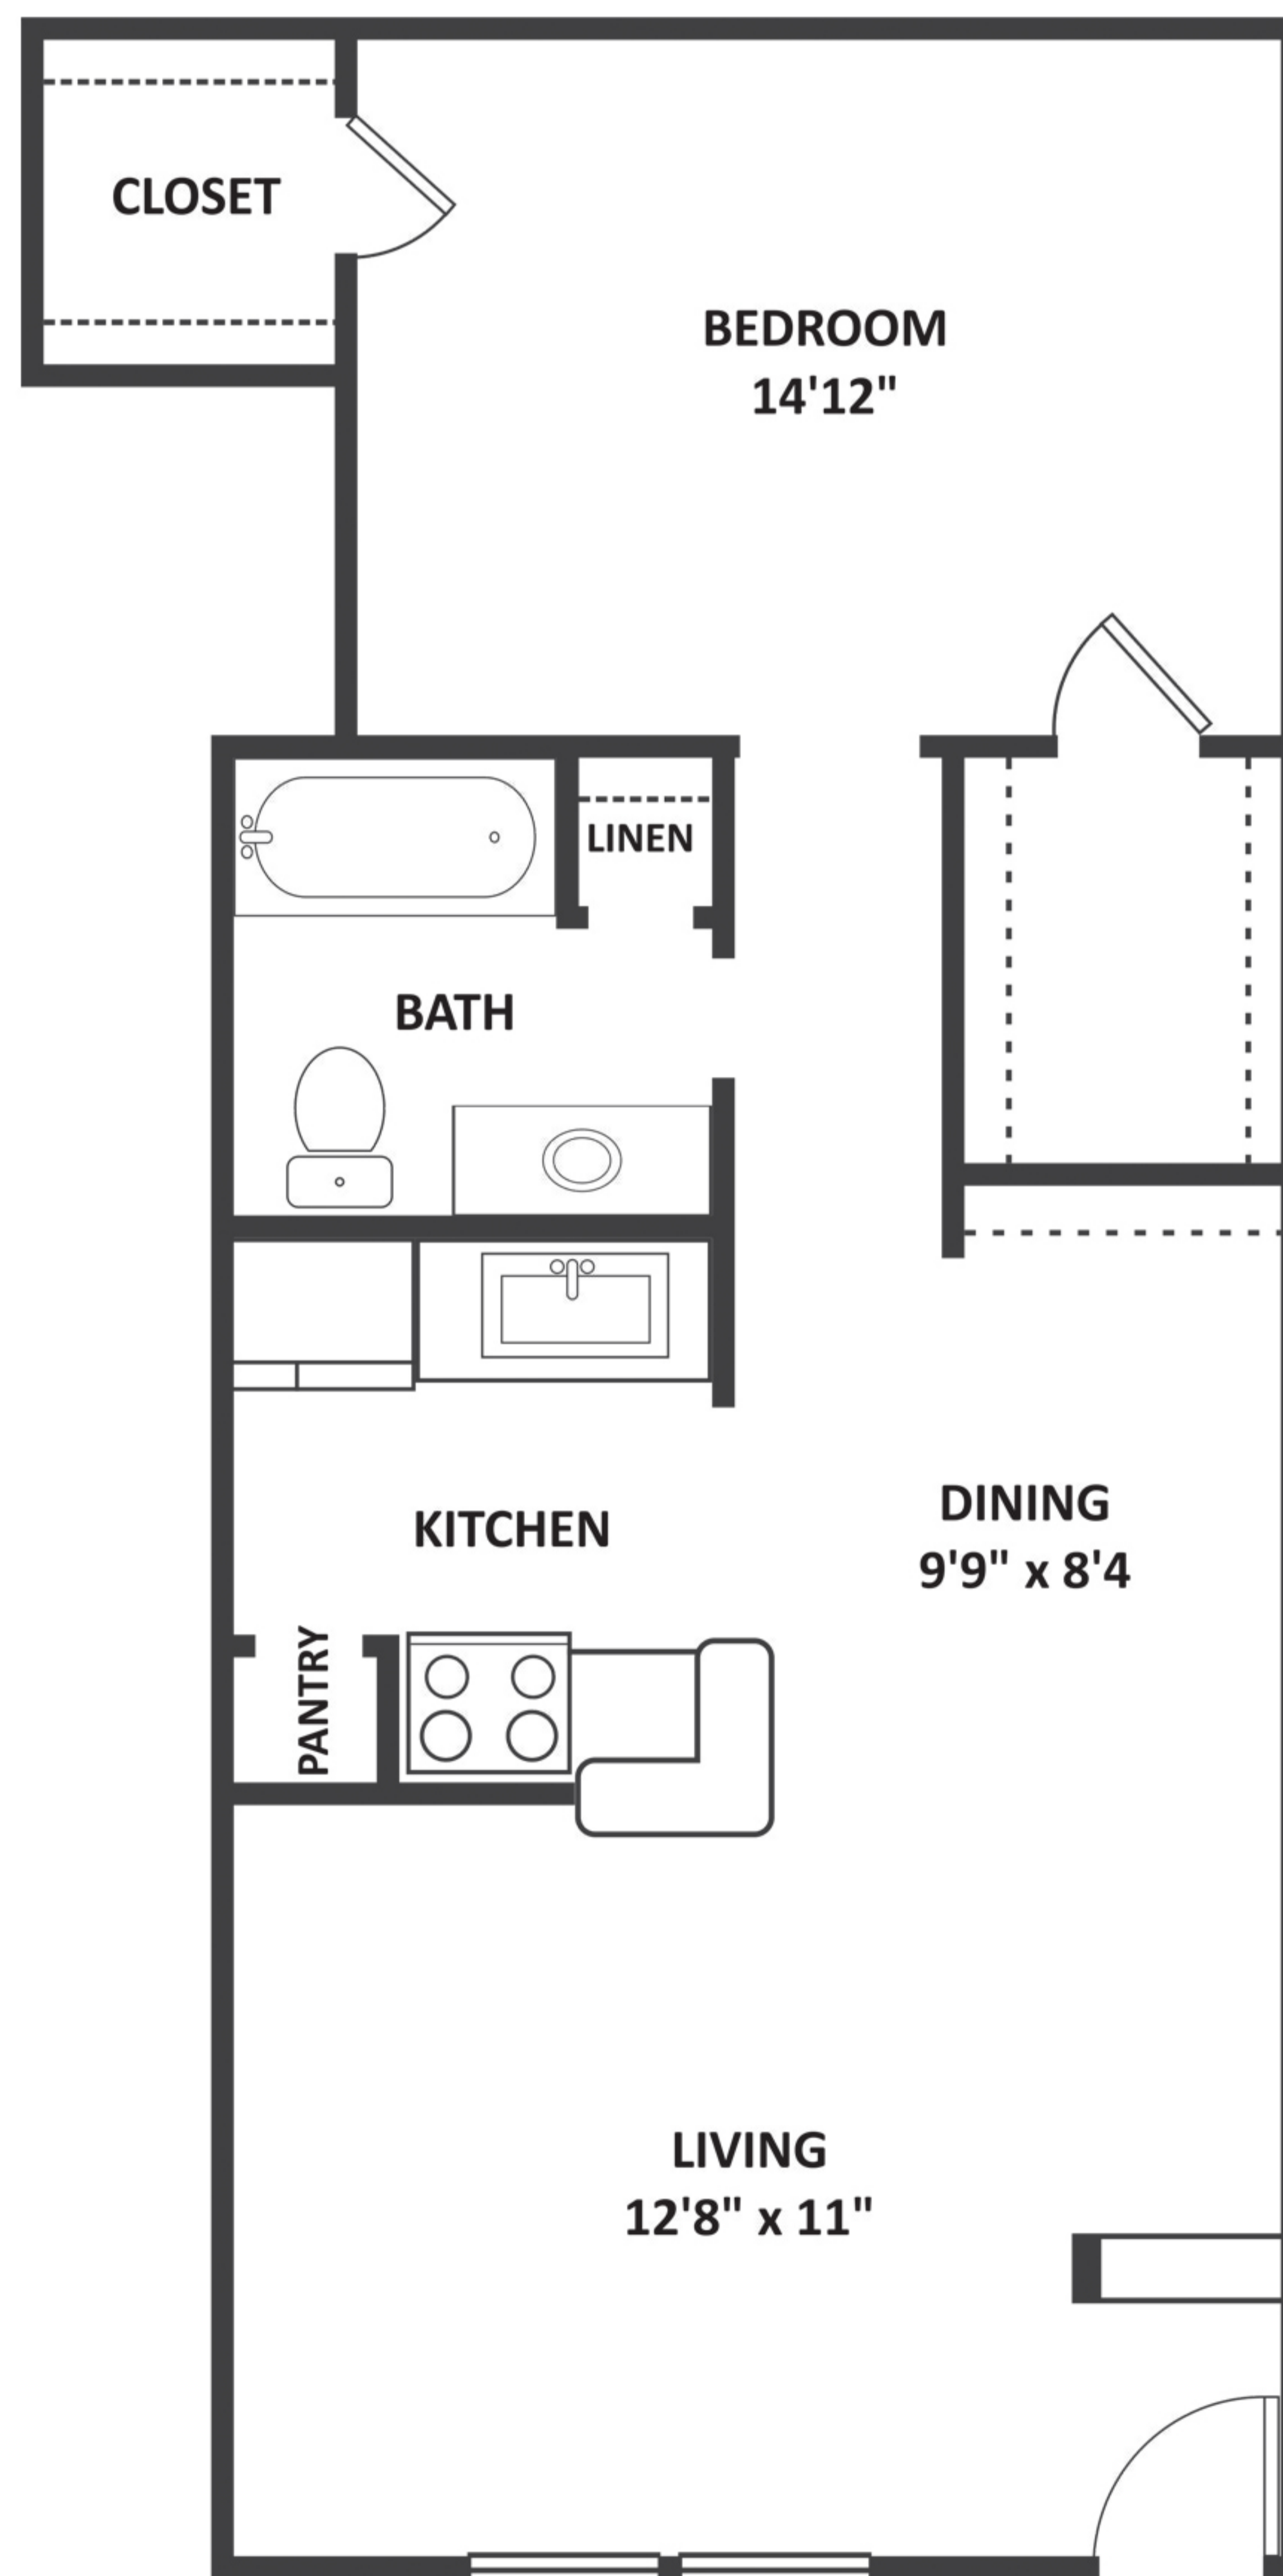

VISTA VERDE

Vista Estrella

1 BED | 1 BATH | 697 SQ.FT

ALL DIMENSIONS AND SQUARE FOOTAGE ARE APPROXIMATE

VISTA VERDE

8601 Broadway Street
Houston, Texas 77061

ALTA VERDE

281.619.8103
713.644.1660
vistaverde@VerdeCommunities.com
8915 Glencrest Ave. Houston
Texas 77061